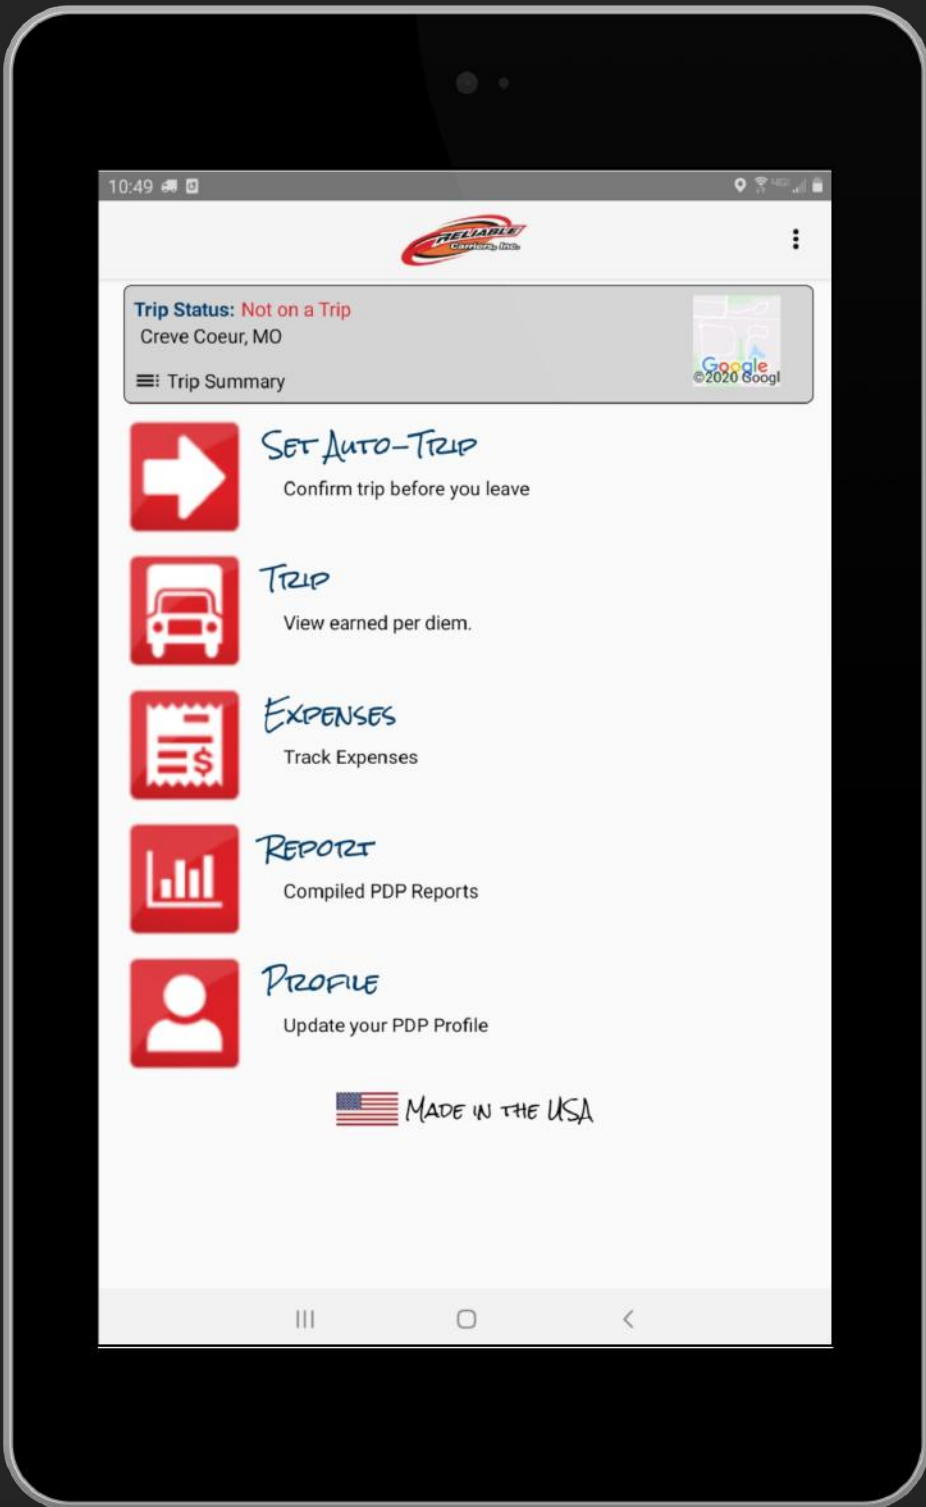

# Driver Login Instructions

Open Per Diem Plus FLEETS

Enter Fleet Code: reliable  
(all lower case)

Enter Your Driver ID

Request Verification Code

Tip: Text Option Is Easiest

Enter Verification Code

Create A Password

Enter Driver ID & Password