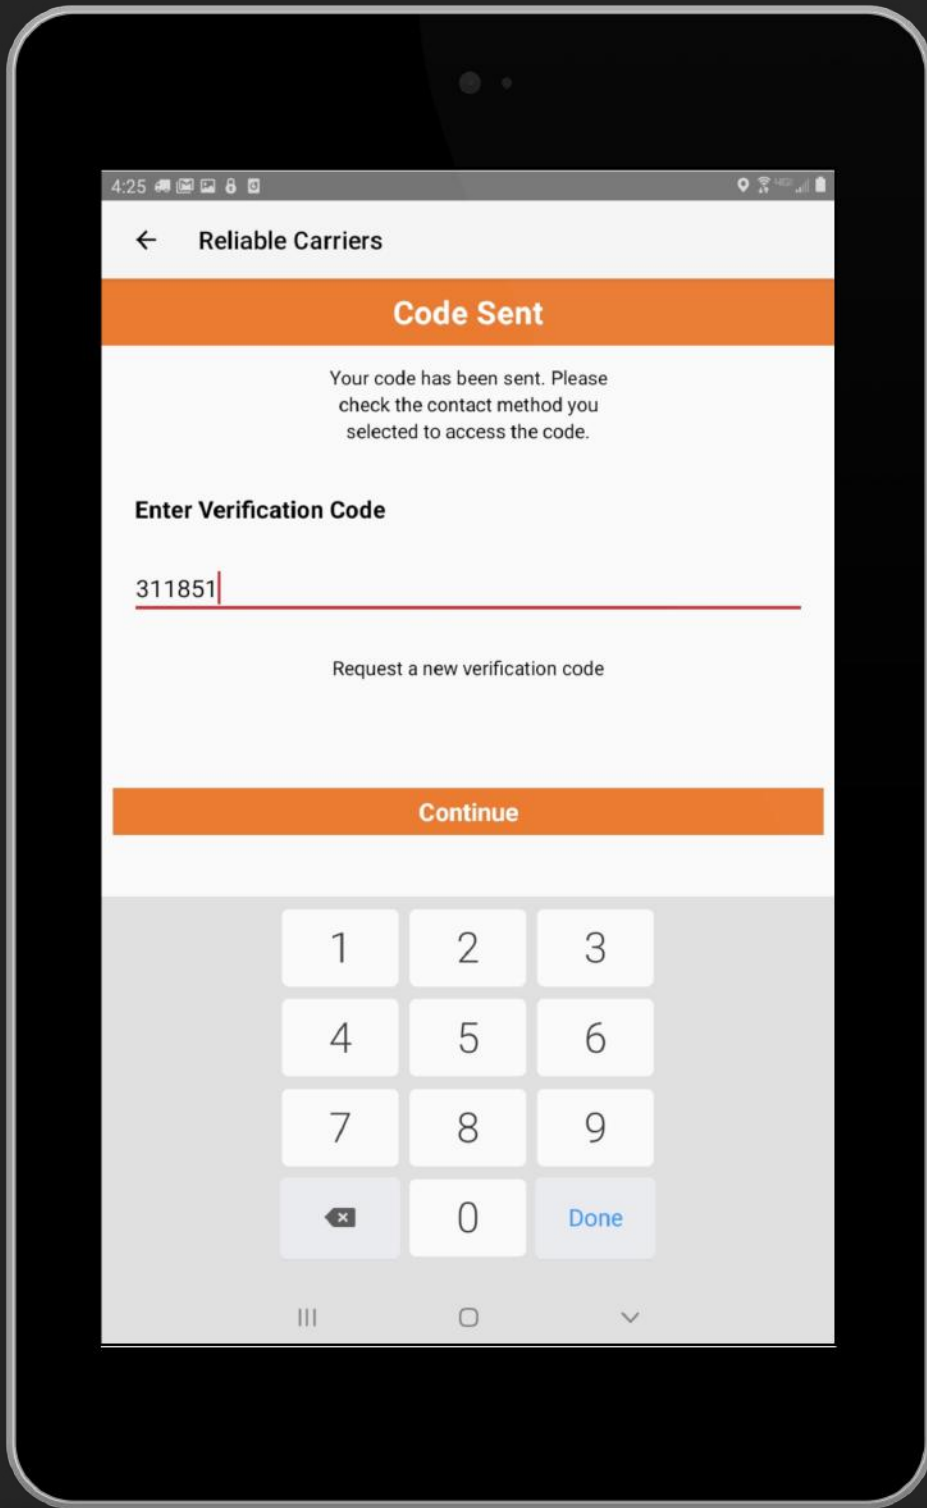

# Driver Login Instructions

Open Per Diem Plus FLEETS

Enter Fleet Code: reliable  
(all lower case)

Enter Your Driver ID

Request Verification Code

Tip: Text Option Is Easiest

Enter Verification Code

Create A Password

Enter Driver ID & Password