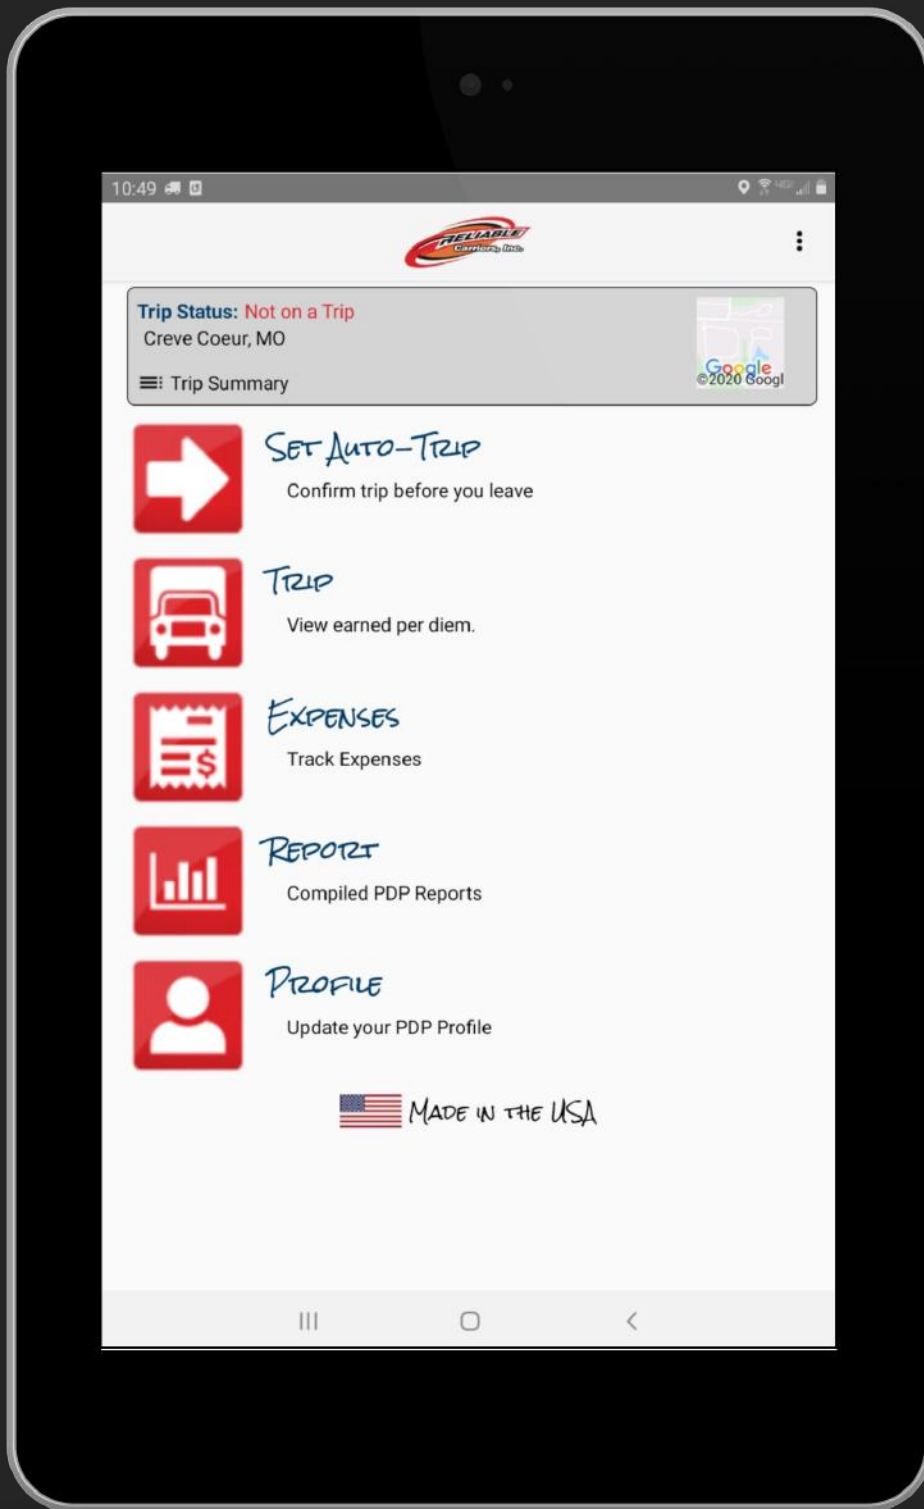

# Driver Login Instructions

Open Per Diem Plus FLEETS

Enter Fleet Code: reliable  
(all lower case)

Enter Your Driver ID

Request Verification Code

Tip: Text Option Is Easiest

Enter Verification Code

Create A Password

Enter Driver ID & Password