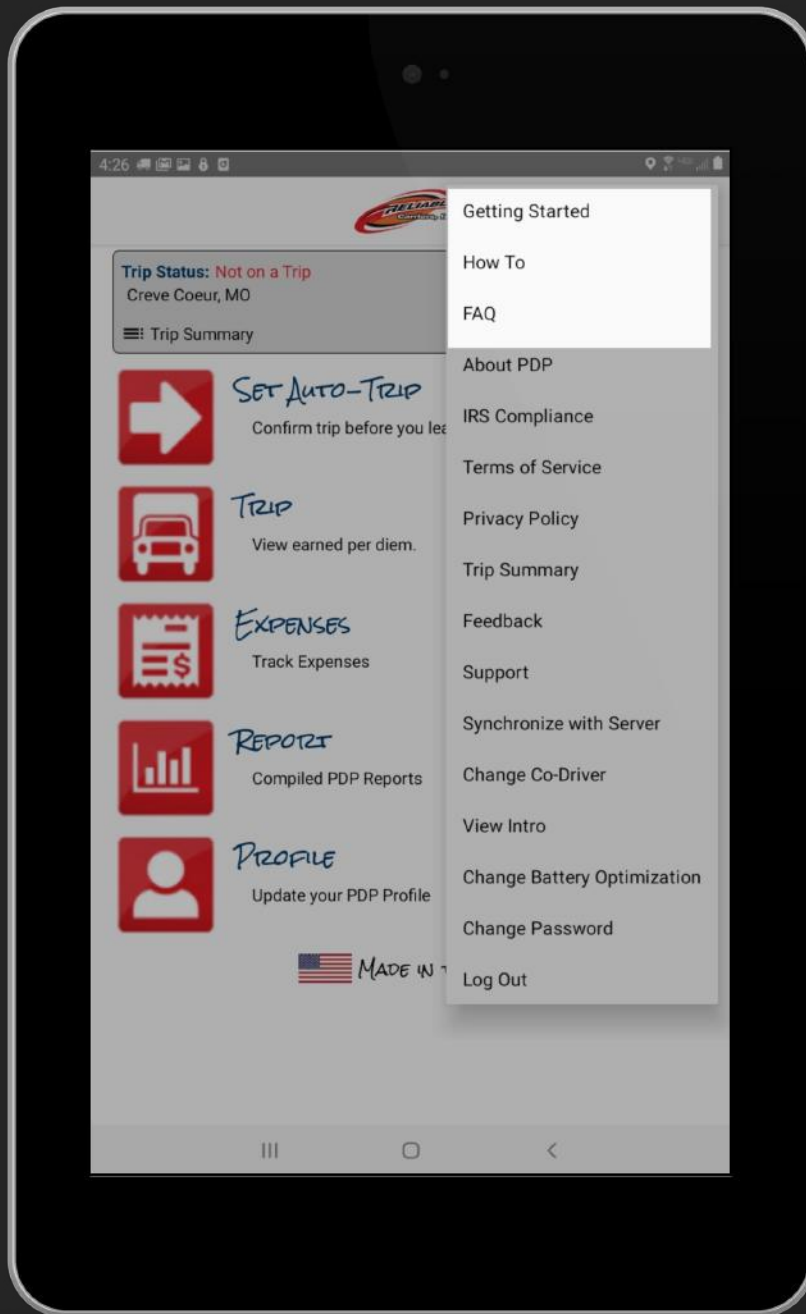

Additional Driver Resources

Getting Started - How To - FAQ

Powered by Per Diem Plus®

Questions?
Support@perdiemplus.com
(314) 488-1919