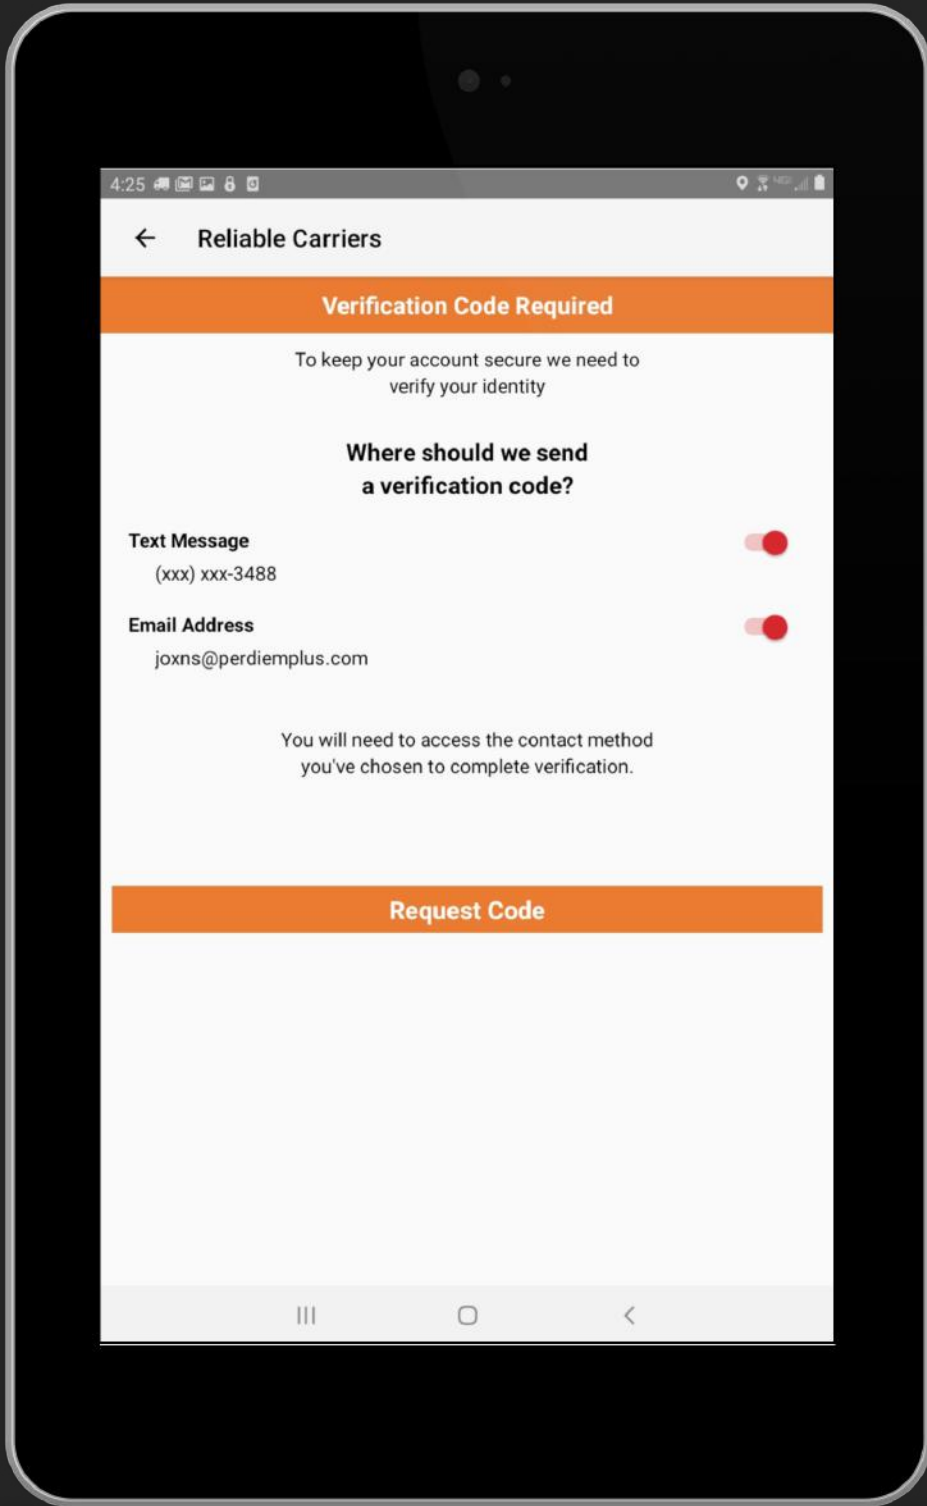

# Driver Login Instructions

Open Per Diem Plus FLEETS

Enter Fleet Code: reliable  
(all lower case)

Enter Your Driver ID

Request Verification Code

Tip: Text Option Is Easiest

Enter Verification Code

Create A Password

Enter Driver ID & Password