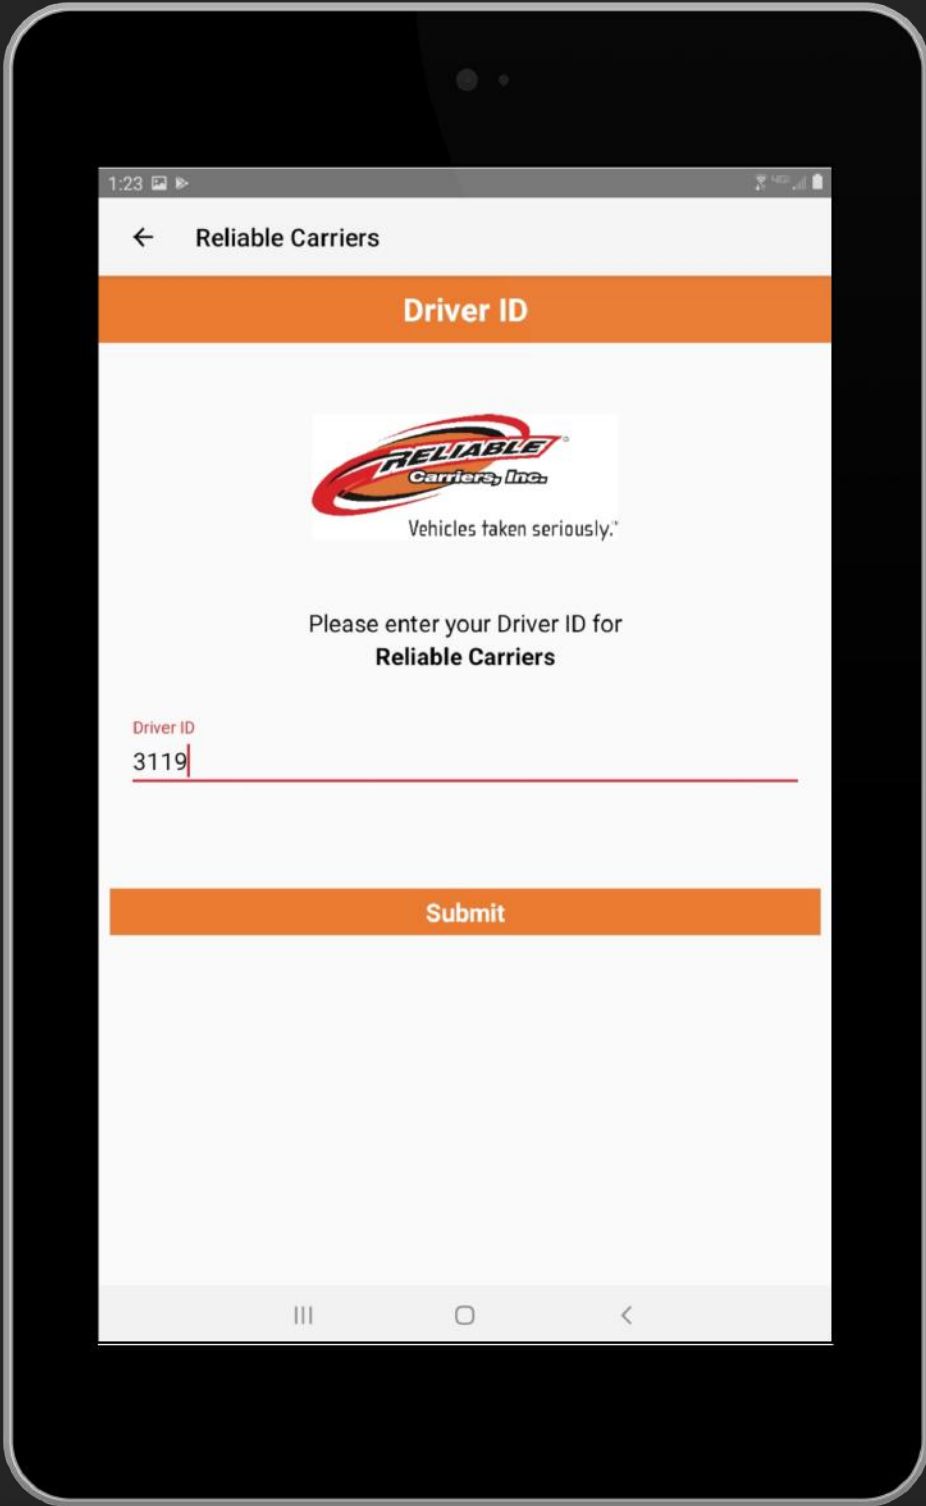

# Driver Login Instructions

Open Per Diem Plus FLEETS

Enter Fleet Code: reliable  
(all lower case)

Enter Your Driver ID

Request Verification Code

Tip: Text Option Is Easiest

Enter Verification Code

Create A Password

Enter Driver ID & Password