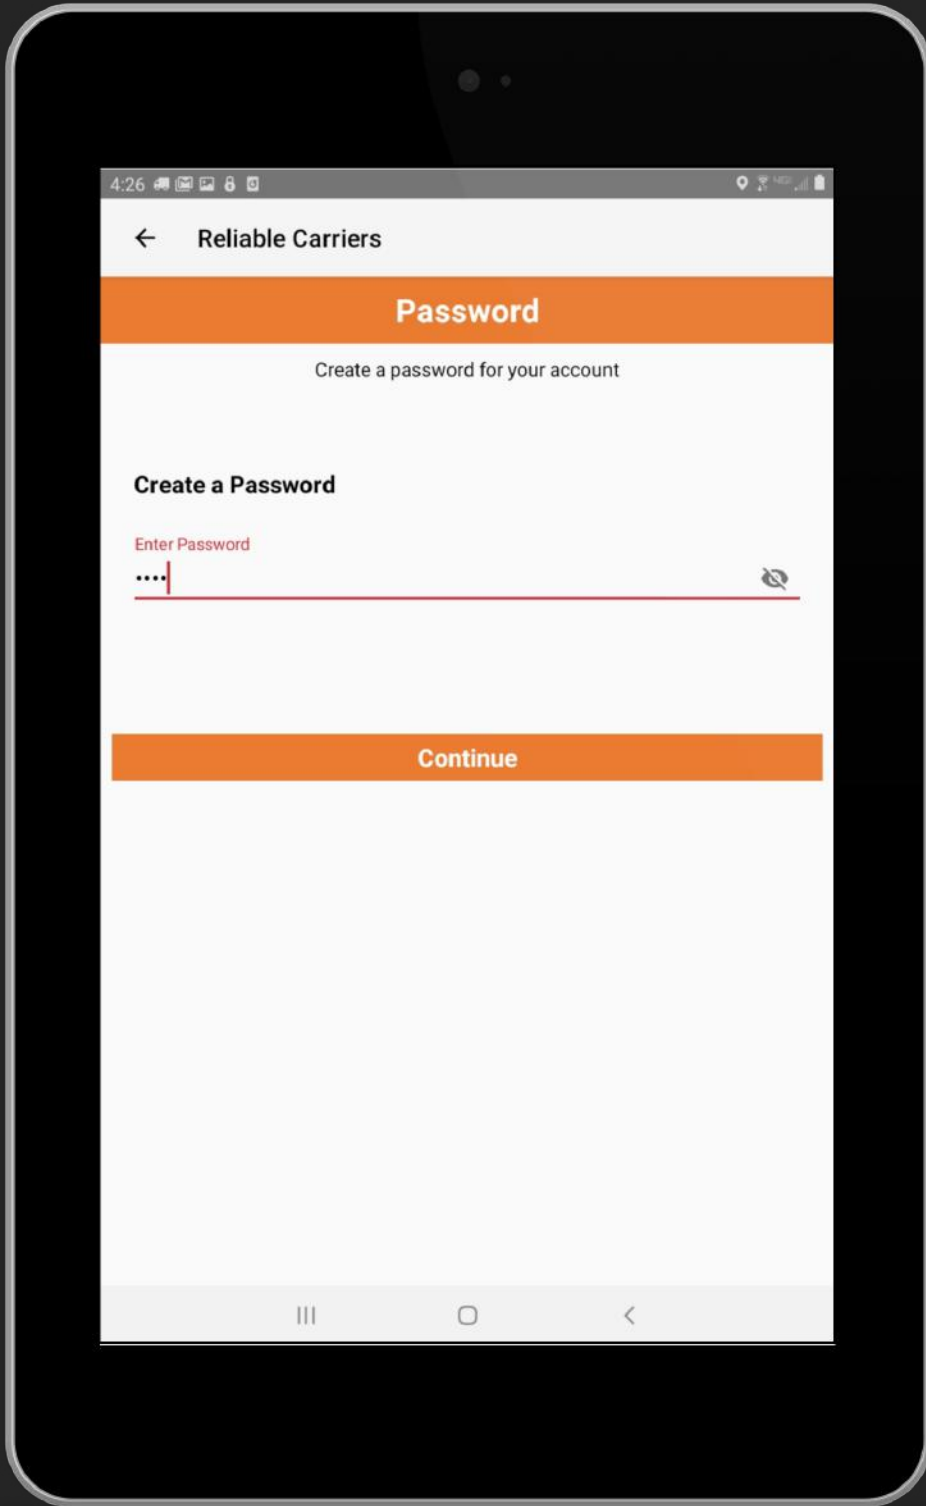

# Driver Login Instructions

Open Per Diem Plus FLEETS

Enter Fleet Code: reliable  
(all lower case)

Enter Your Driver ID

Request Verification Code

Tip: Text Option Is Easiest

Enter Verification Code

Create A Password

Enter Driver ID & Password