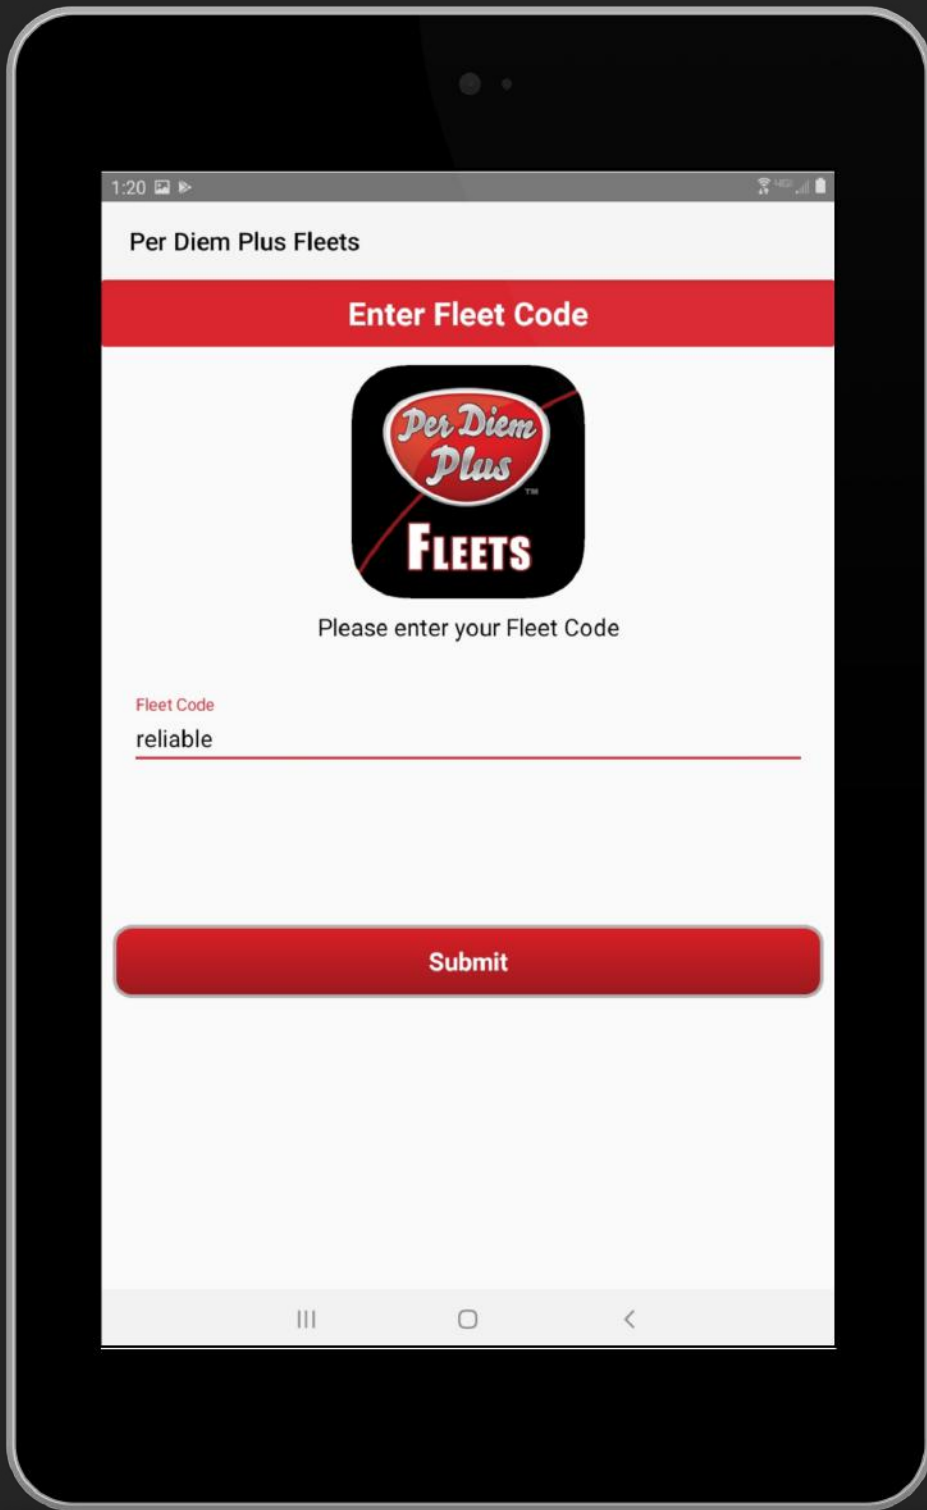

# Driver Login Instructions

Open Per Diem Plus FLEETS

Enter Fleet Code: reliable  
(all lower case)

Enter Your Driver ID

Request Verification Code

Tip: Text Option Is Easiest

Enter Verification Code

Create A Password

Enter Driver ID & Password