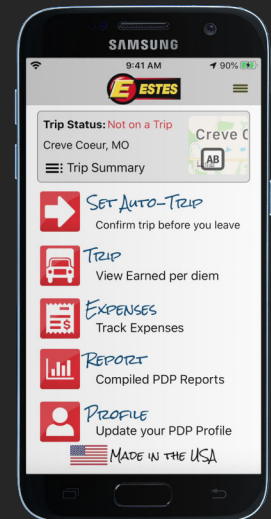

# Estes Express Lines Mobile App Driver Login Instructions

Per Diem Plus Fleets app has been pre-installed on your tablet

1. Open the  app
2. Enter the fleet code: **estes**
3. Enter your Driver ID
5. Select security verification code delivery method
  - ✓ Tip: The text message option is easiest
6. Enter verification code
7. Create a password
  - ✓ Tip: Make it easy to remember
8. Enter your password
9. Login