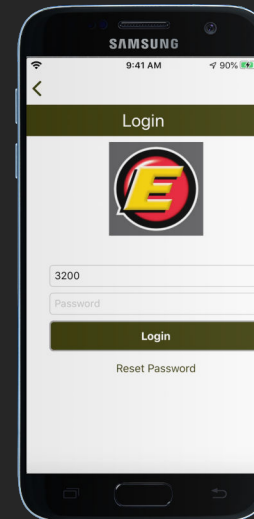

# Estes Express Lines Mobile App Driver Login Instructions

Per Diem Plus Fleets app has been pre-installed on your tablet

1. Open the  app
2. Enter the fleet code: **estes**
3. Enter your Driver ID
5. Select security verification code delivery method
  - ✓ Tip: The text message option is easiest
6. Enter verification code
7. Create a password
  - ✓ Tip: Make it easy to remember
8. Enter your password
9. Login