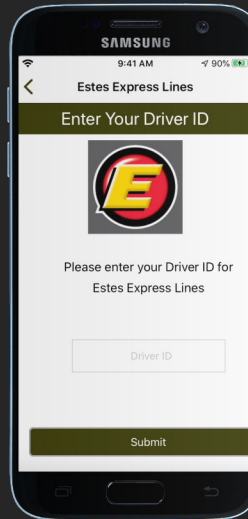

# Estes Express Lines Mobile App Driver Login Instructions

Per Diem Plus Fleets app has been pre-installed on your tablet

1. Open the  app
2. Enter the fleet code: **estes**
3. Enter your Driver ID
5. Select security verification code delivery method
  - ✓ Tip: The text message option is easiest
6. Enter verification code
7. Create a password
  - ✓ Tip: Make it easy to remember
8. Enter your password
9. Login