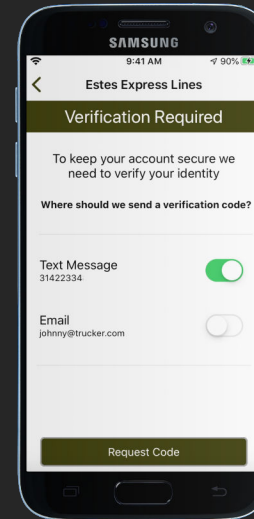

# Estes Express Lines Mobile App Driver Login Instructions

Per Diem Plus Fleets app has been pre-installed on your tablet

1. Open the  app
2. Enter the fleet code: **estes**
3. Enter your Driver ID
5. Select security verification code delivery method
  - ✓ Tip: The text message option is easiest
6. Enter verification code
7. Create a password
  - ✓ Tip: Make it easy to remember
8. Enter your password
9. Login