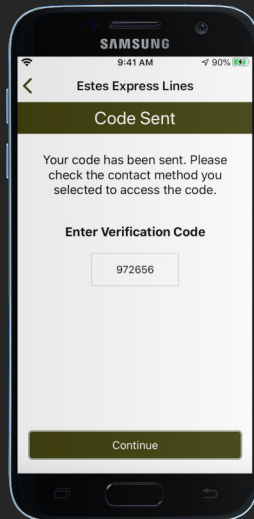

# Estes Express Lines Mobile App Driver Login Instructions

Per Diem Plus Fleets app has been pre-installed on your tablet

1. Open the  app
2. Enter the fleet code: **estes**
3. Enter your Driver ID
5. Select security verification code delivery method
  - ✓ Tip: The text message option is easiest
6. Enter verification code
7. Create a password
  - ✓ Tip: Make it easy to remember
8. Enter your password
9. Login