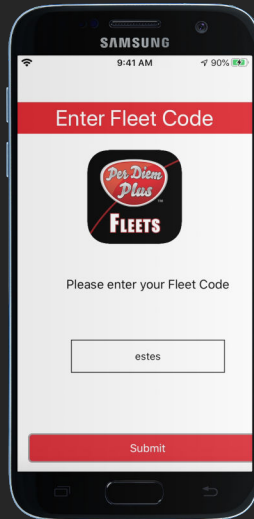

# Estes Express Lines Mobile App Driver Login Instructions

Per Diem Plus Fleets app has been pre-installed on your tablet

1. Open the  app
2. Enter the fleet code: **estes**
3. Enter your Driver ID
5. Select security verification code delivery method
  - ✓ Tip: The text message option is easiest
6. Enter verification code
7. Create a password
  - ✓ Tip: Make it easy to remember
8. Enter your password
9. Login