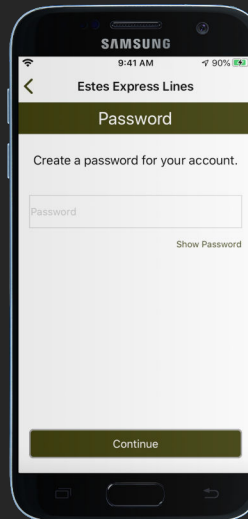

# Estes Express Lines Mobile App Driver Login Instructions

Per Diem Plus Fleets app has been pre-installed on your tablet

1. Open the  app
2. Enter the fleet code: **estes**
3. Enter your Driver ID
5. Select security verification code delivery method
  - ✓ Tip: The text message option is easiest
6. Enter verification code
7. Create a password
  - ✓ Tip: Make it easy to remember
8. Enter your password
9. Login