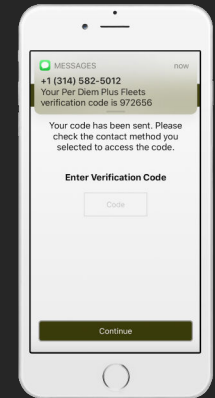

# Estes Express Lines Mobile App Driver Login Instructions

Per Diem Plus Fleets app has been pre-installed on your tablet

1. Open the  app
2. Enter the fleet code: **estes**
3. Enter your Driver ID
5. Select security verification code delivery method
  - ✓ Tip: The text message option is easiest
6. Enter verification code
7. Create a password
  - ✓ Tip: Make it easy to remember
8. Enter your password
9. Login