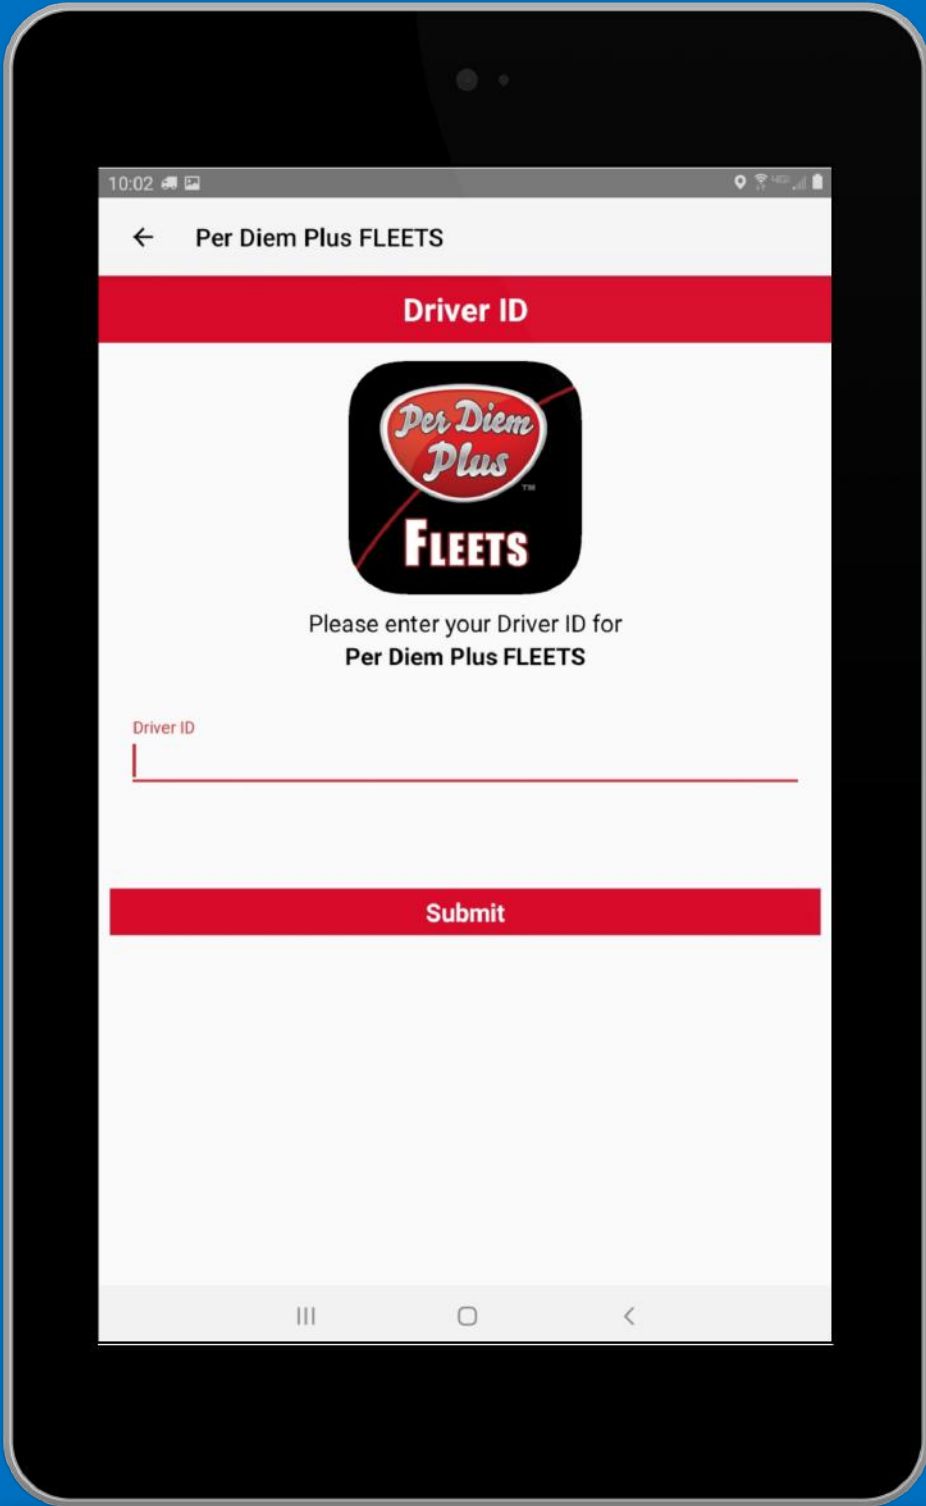

Driver Login Instructions

Open Per Diem Plus FLEETS

Powered by Per Diem Plus®

Enter Fleet Code: always lower case

Enter Your Driver ID

Powered by Per Diem Plus®

Request Verification Code

Enter Verification Code

Tip: Text Option Is Easiest

Create A Password

Powered by Per Diem Plus®

Enter Driver ID & Password

Powered by Per Diem Plus®

Login

Additional Driver Resources

Getting Started - How To - FAQ