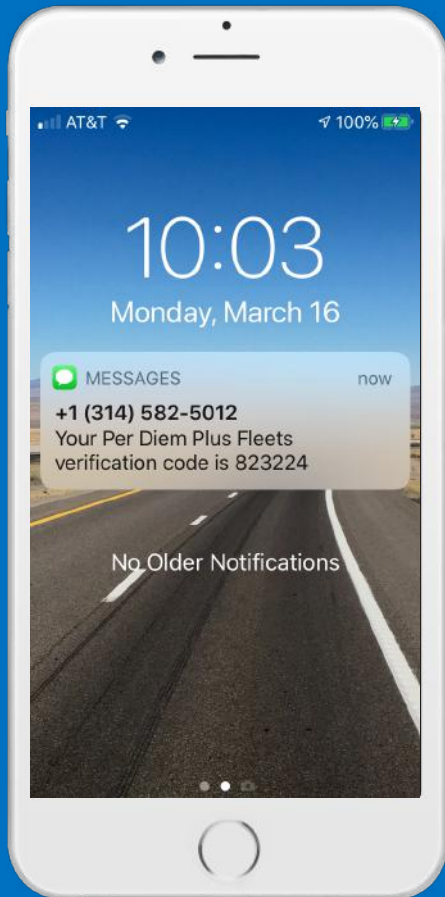

Driver Login Instructions

Open Per Diem Plus FLEETS

Powered by Per Diem Plus®

Enter Fleet Code: always lower case

Enter Your Driver ID

Powered by Per Diem Plus®

Request Verification Code

Enter Verification Code