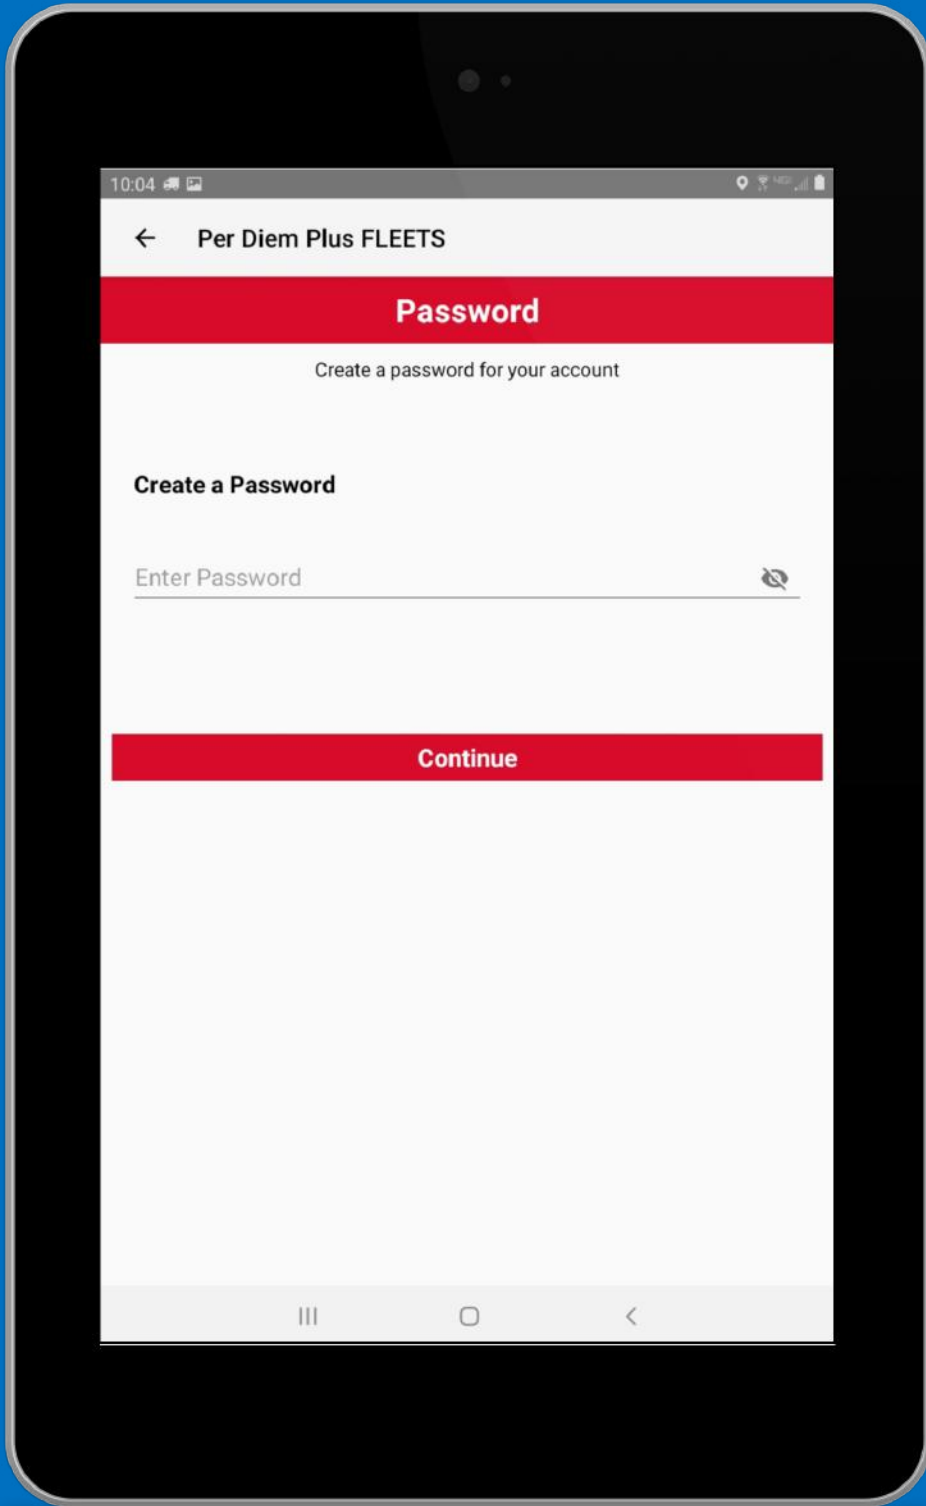

Driver Login Instructions

Open Per Diem Plus FLEETS

Powered by Per Diem Plus®

Enter Fleet Code: always lower case

Enter Your Driver ID

Powered by Per Diem Plus®

Request Verification Code

Enter Verification Code

Tip: Text Option Is Easiest

Create A Password

Powered by Per Diem Plus®

Enter Driver ID & Password

Powered by Per Diem Plus®

Login

Additional Driver Resources

Getting Started - How To - FAQ