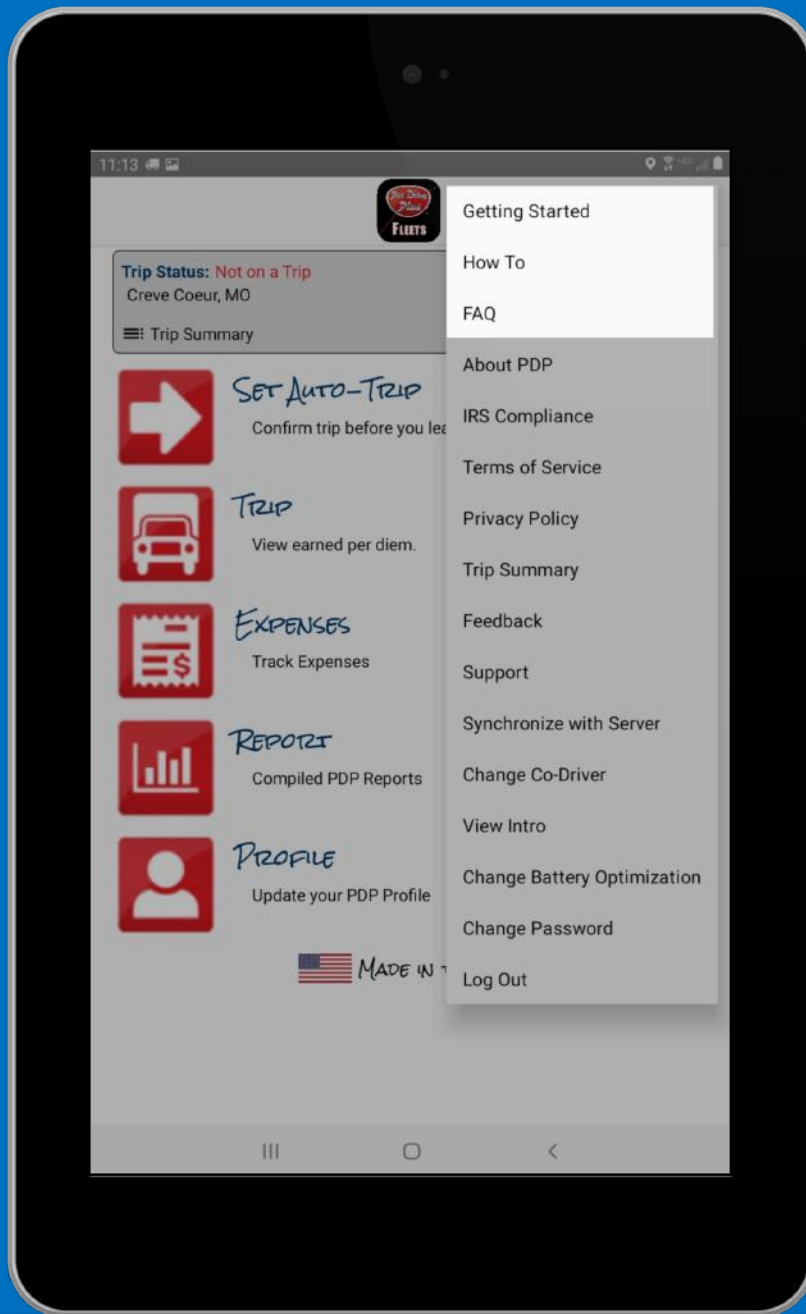

Tip: Text Option Is Easiest

Create A Password

Powered by Per Diem Plus®

Enter Driver ID & Password

Powered by Per Diem Plus®

Login

Additional Driver Resources

Getting Started - How To - FAQ