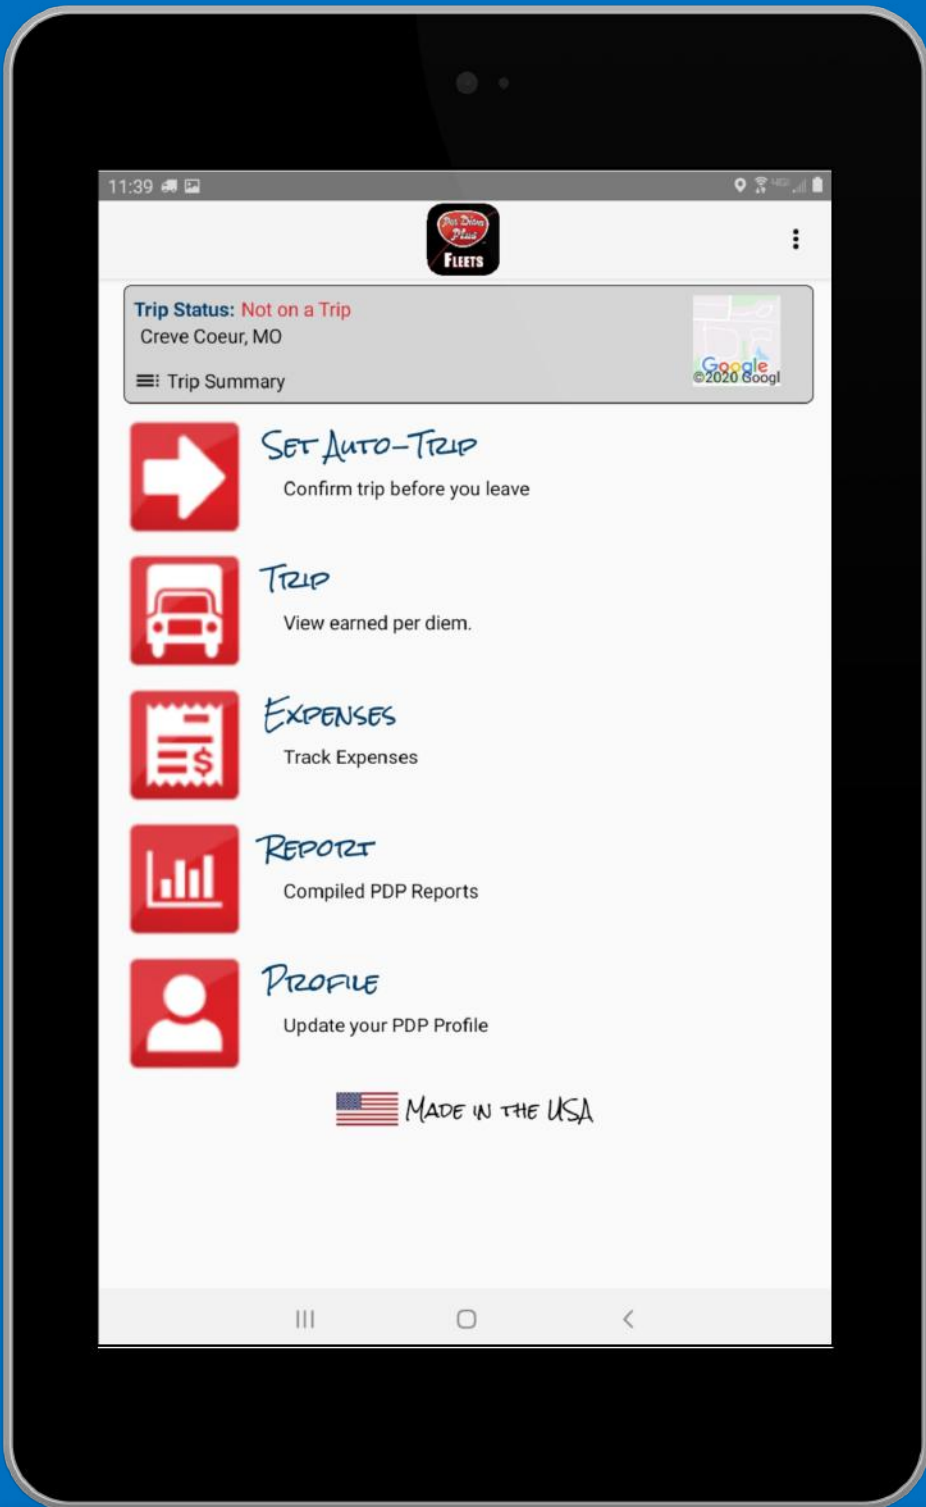

Tip: Text Option Is Easiest

Create A Password

Powered by Per Diem Plus®

Enter Driver ID & Password

Powered by Per Diem Plus®

Login

Additional Driver Resources

Getting Started - How To - FAQ