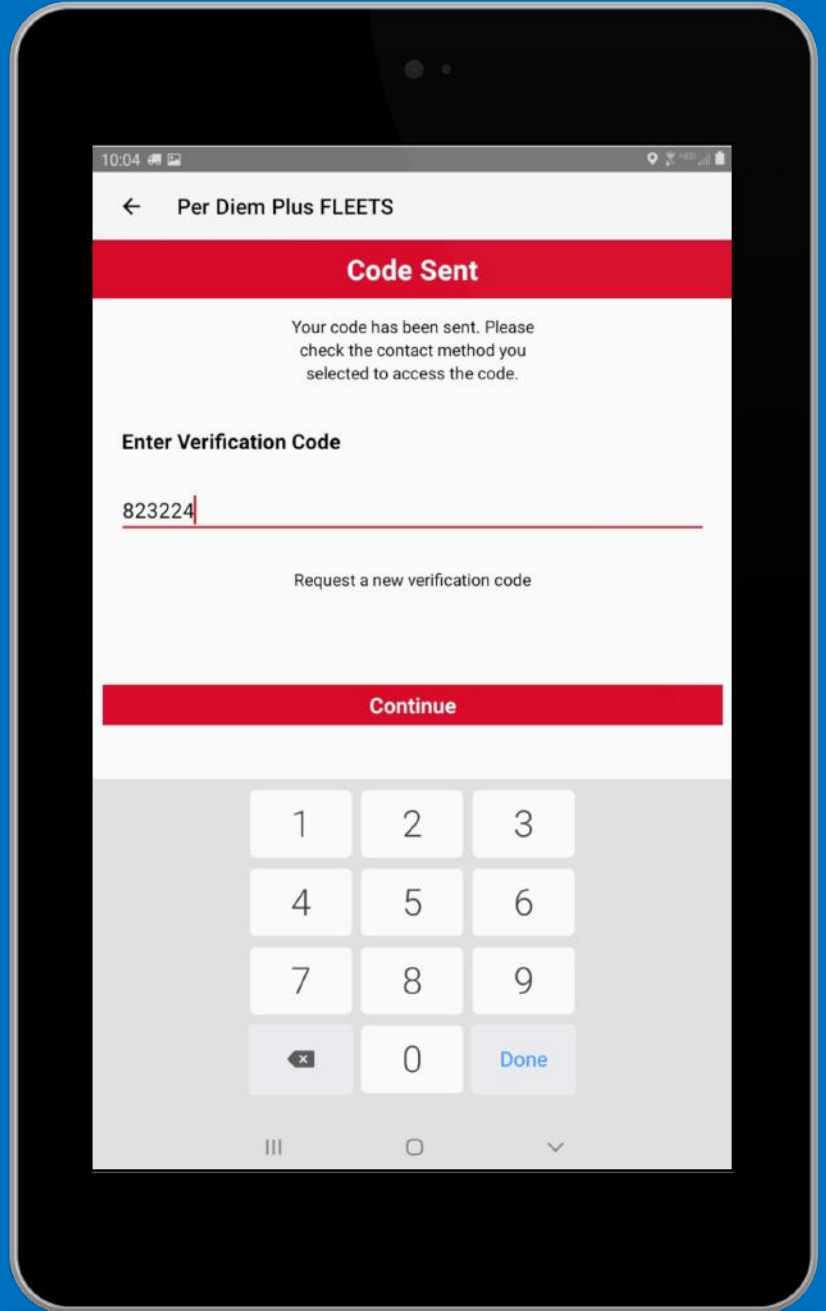

Driver Login Instructions

Open Per Diem Plus FLEETS

Powered by Per Diem Plus®

Enter Fleet Code: always lower case

Enter Your Driver ID

Powered by Per Diem Plus®

Request Verification Code

Enter Verification Code

Tip: Text Option Is Easiest

Create A Password

Powered by Per Diem Plus®

Enter Driver ID & Password

Powered by Per Diem Plus®

Login

Additional Driver Resources

Getting Started - How To - FAQ