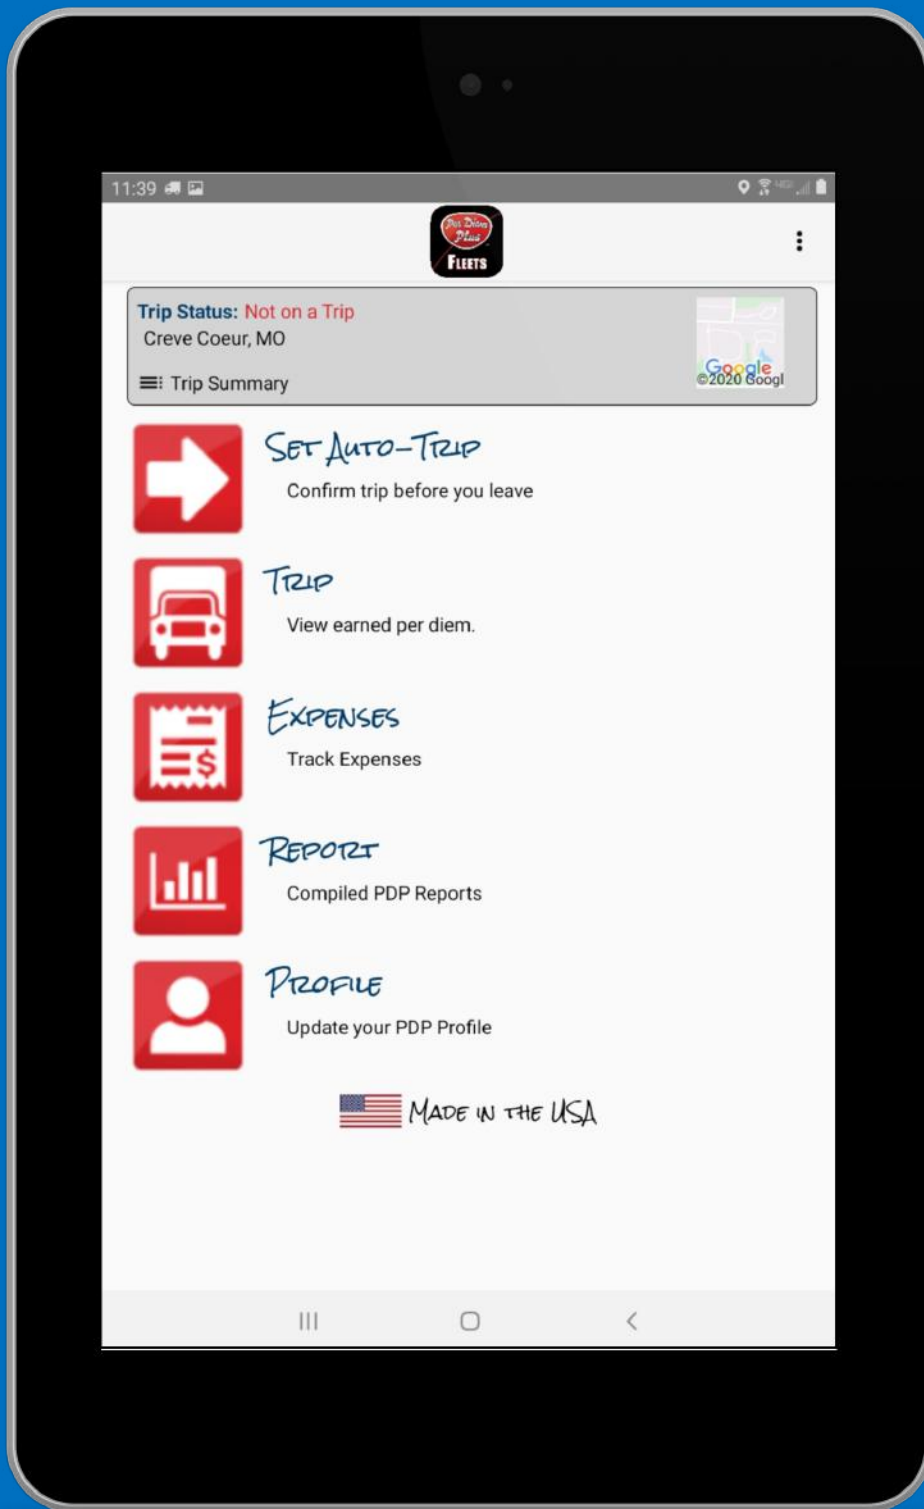

Driver Login Instructions

Open Per Diem Plus FLEETS

Powered by Per Diem Plus®

Enter Fleet Code: always lower case

Enter Your Driver ID

Powered by Per Diem Plus®

Request Verification Code

Enter Verification Code