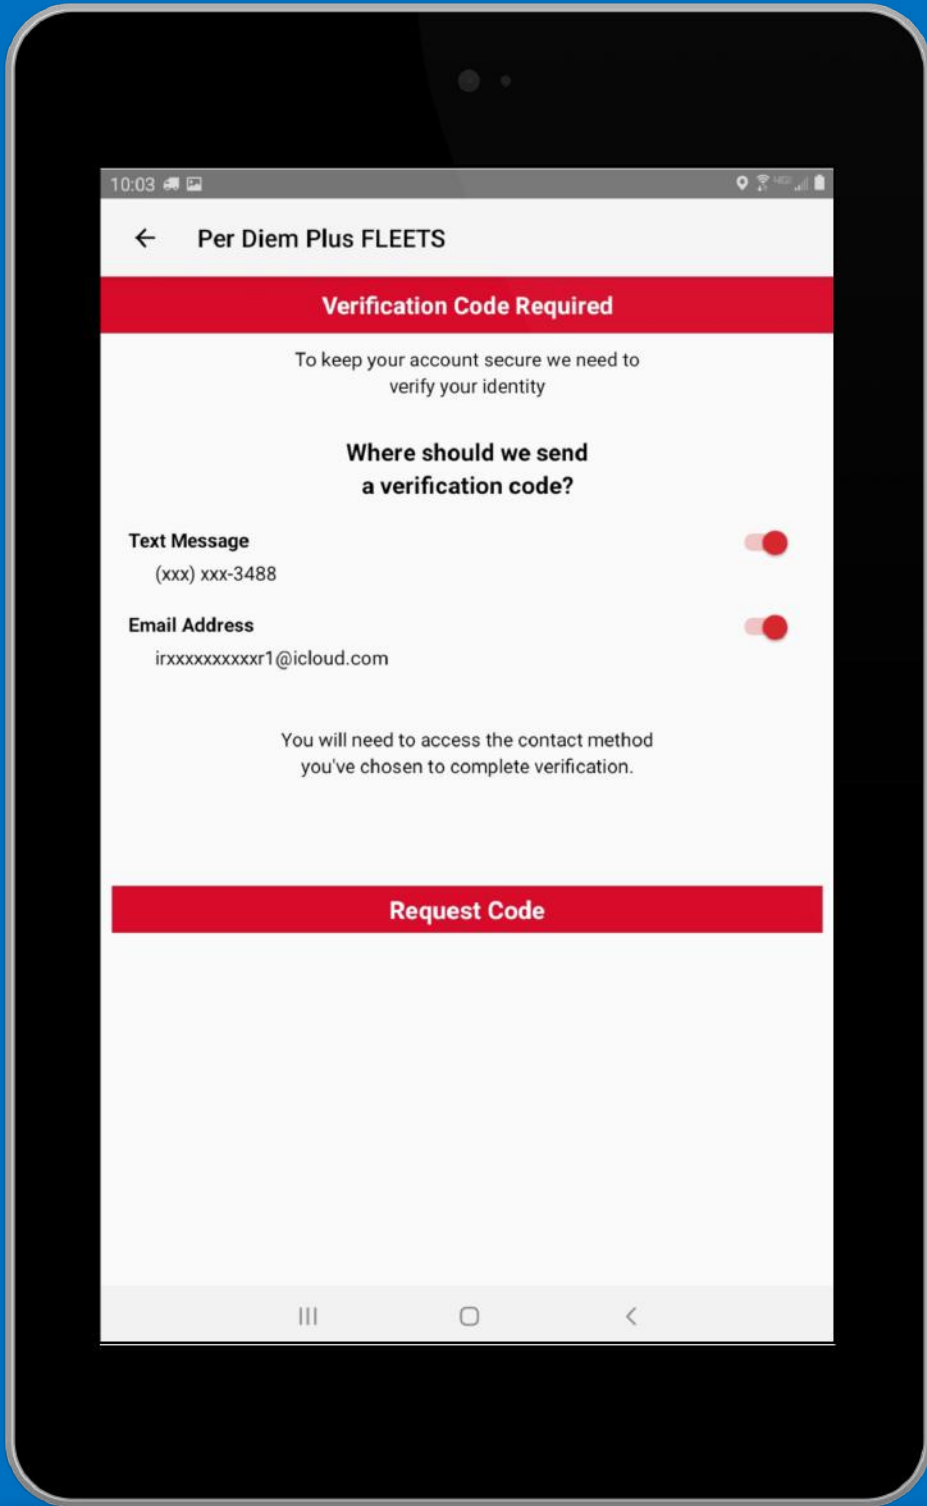

Driver Login Instructions

Open Per Diem Plus FLEETS

Powered by Per Diem Plus®

Enter Fleet Code: always lower case

Enter Your Driver ID

Powered by Per Diem Plus®

Request Verification Code

Enter Verification Code

Tip: Text Option Is Easiest

Create A Password

Powered by Per Diem Plus®

Enter Driver ID & Password

Powered by Per Diem Plus®

Login

Additional Driver Resources

Getting Started - How To - FAQ