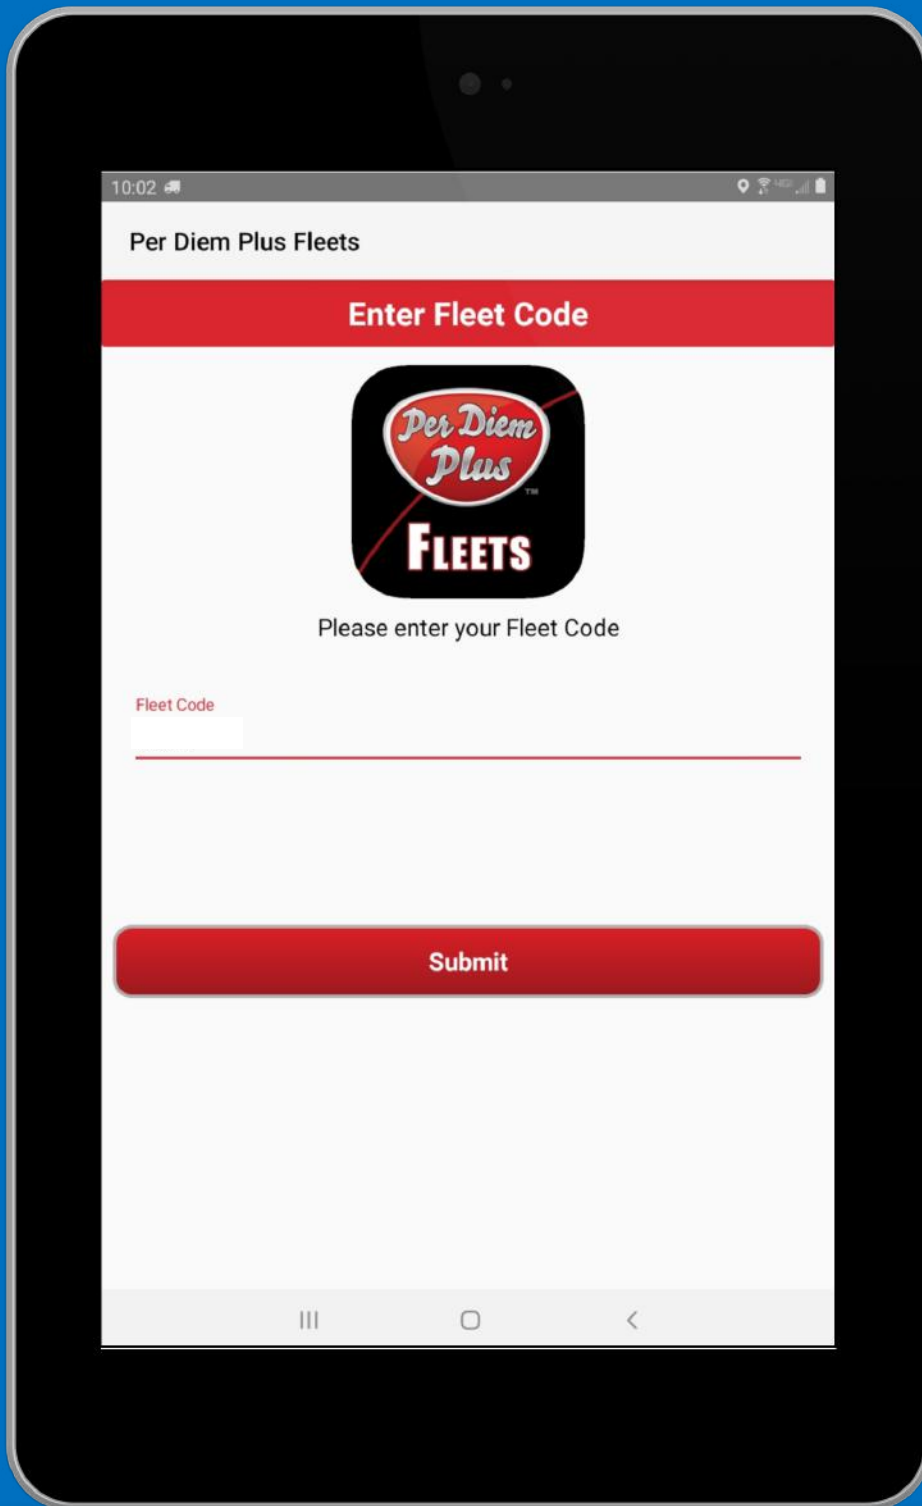

Driver Login Instructions

Open Per Diem Plus FLEETS

Powered by Per Diem Plus®

Enter Fleet Code: always lower case

Enter Your Driver ID

Powered by Per Diem Plus®

Request Verification Code

Enter Verification Code

Tip: Text Option Is Easiest

Create A Password

Powered by Per Diem Plus®

Enter Driver ID & Password

Powered by Per Diem Plus®

Login

Additional Driver Resources

Getting Started - How To - FAQ