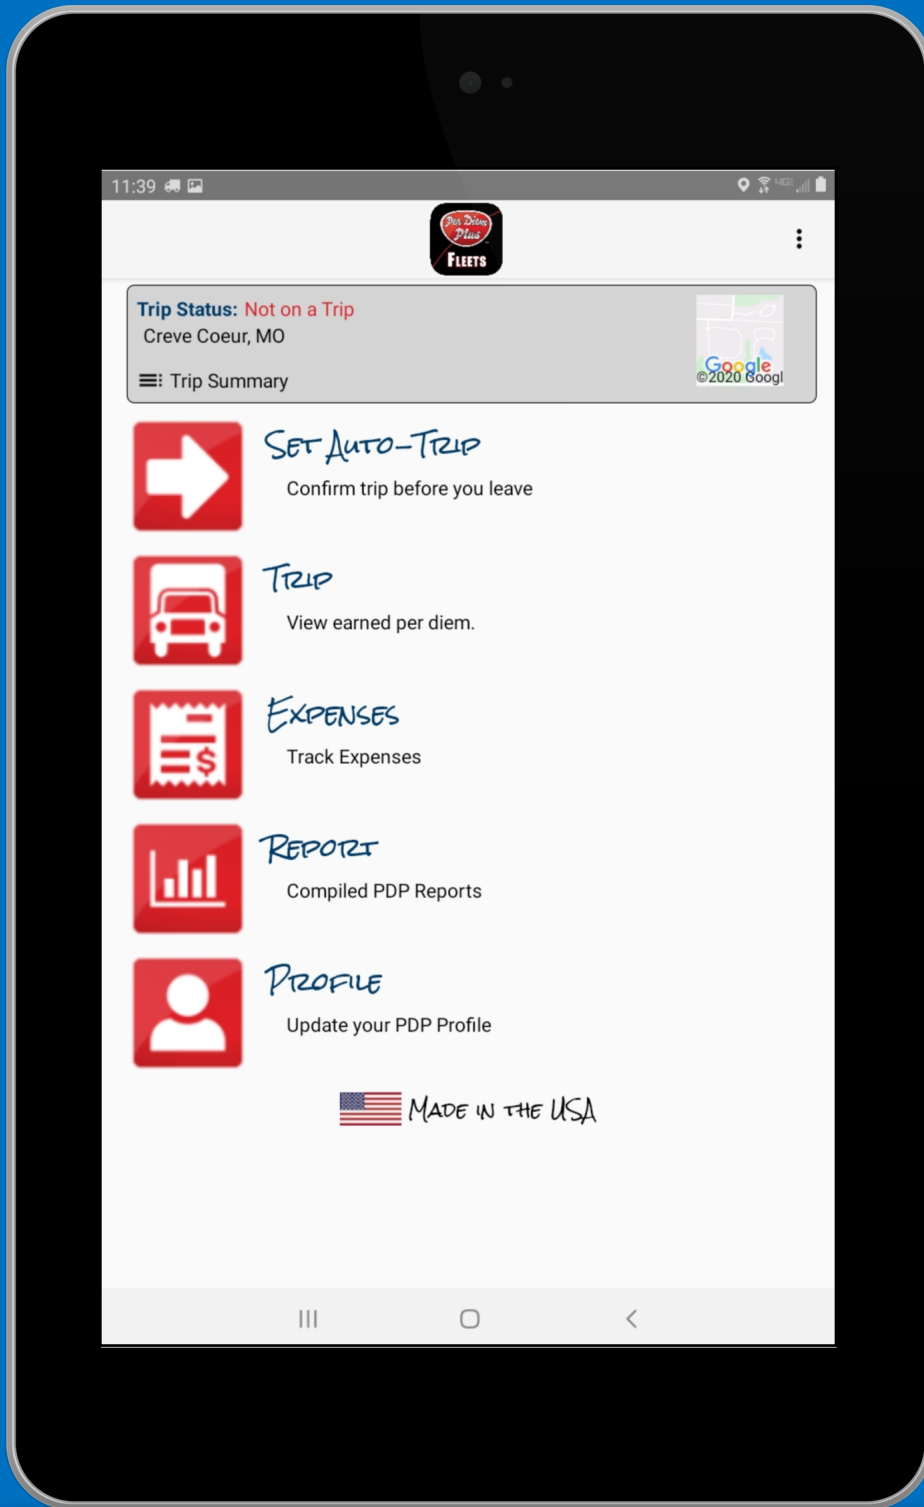

Add or Change Co-Driver

Select HELP

Powered by Per Diem Plus®

Select "Change Co-Driver"

Tap "Change Co-Driver"

Enter Co-Driver ID

Powered by Per Diem Plus®

Tap "Change Co-Driver" To Save

Tap "Close"

11:39 [status icons]

Per Diem Plus
FLEETS

Trip Status: Not on a Trip
Creve Coeur, MO

☰ Trip Summary [Google Maps icon]

 **SET AUTO-TRIP**
Confirm trip before you leave

 **TRIP**
View earned per diem.