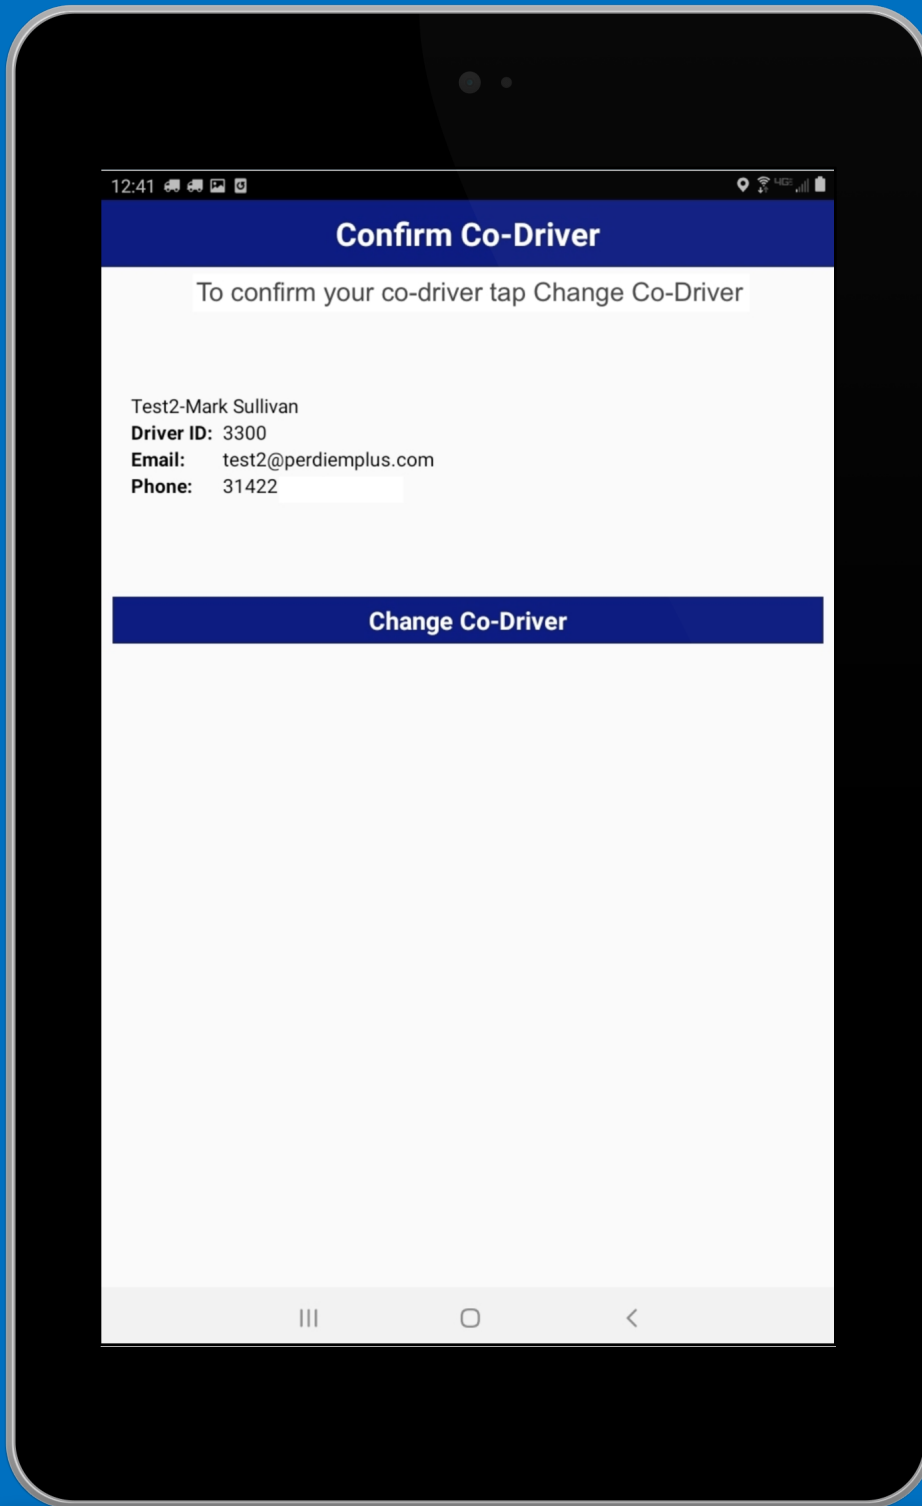

Add or Change Co-Driver

Select HELP

Powered by Per Diem Plus®

Select "Change Co-Driver"

Tap "Change Co-Driver"

Enter Co-Driver ID

Powered by Per Diem Plus®

Tap "Change Co-Driver" To Save

Tap "Close"

11:39 [status icons]

Per Diem Plus
FLEETS

Trip Status: Not on a Trip
Creve Coeur, MO

☰ Trip Summary [Google Maps icon]

 **SET AUTO-TRIP**
Confirm trip before you leave

 **TRIP**
View earned per diem.