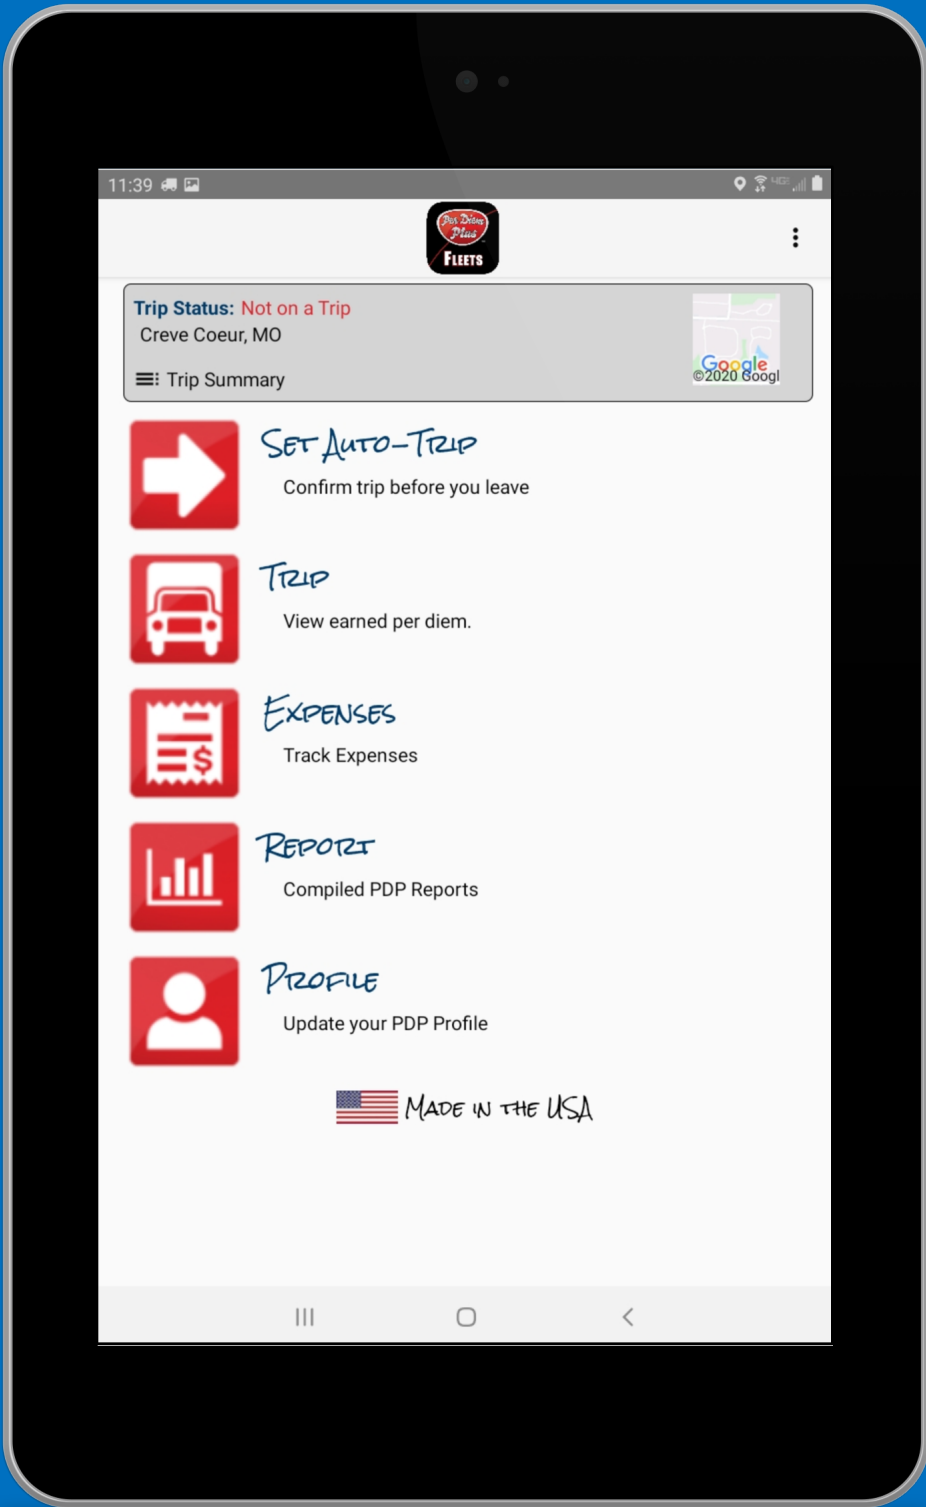

Add or Change Co-Driver

Select HELP

Powered by Per Diem Plus®

Select "Change Co-Driver"

Tap "Change Co-Driver"

Enter Co-Driver ID

Powered by Per Diem Plus®

Tap "Change Co-Driver" To Save

Tap "Close"

11:39 [status icons]

Per Diem Plus
FLEETS

Trip Status: Not on a Trip
Creve Coeur, MO

☰ Trip Summary [Google Maps icon]

 **SET AUTO-TRIP**
Confirm trip before you leave

 **TRIP**
View earned per diem.