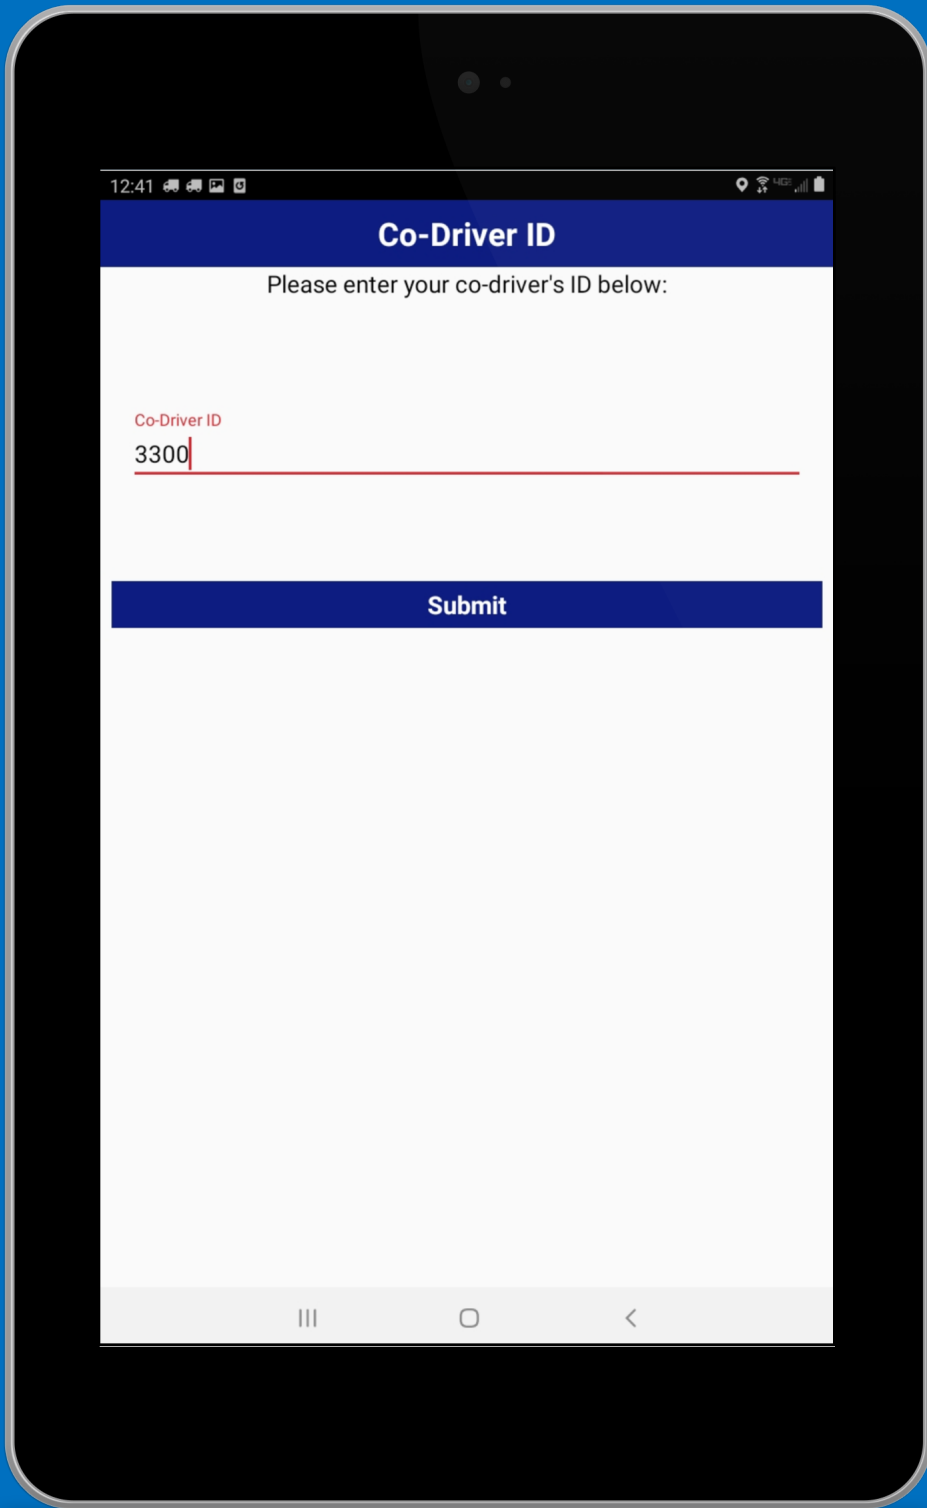

Add or Change Co-Driver

Select HELP

Powered by Per Diem Plus®

Select "Change Co-Driver"

Tap "Change Co-Driver"

Enter Co-Driver ID

Powered by Per Diem Plus®

Tap "Change Co-Driver" To Save

Tap "Close"

11:39 [status icons]

Per Diem Plus
FLEETS

Trip Status: Not on a Trip
Creve Coeur, MO

☰ Trip Summary [Google Maps icon]

 **SET AUTO-TRIP**
Confirm trip before you leave

 **TRIP**
View earned per diem.