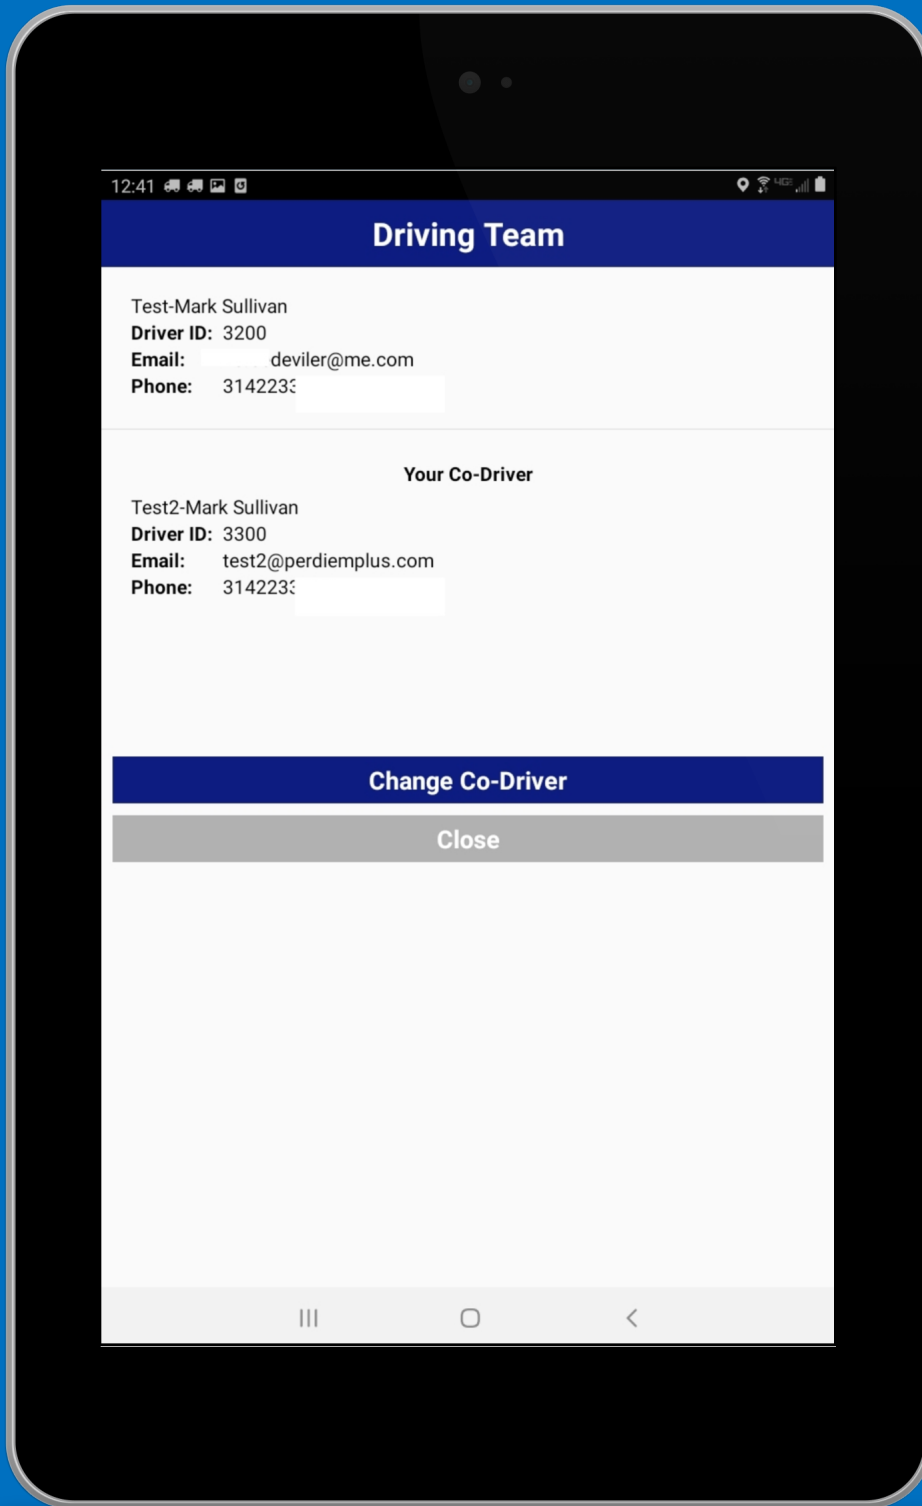

Add or Change Co-Driver

Select HELP

Powered by Per Diem Plus®

Select "Change Co-Driver"

Tap "Change Co-Driver"

Enter Co-Driver ID

Powered by Per Diem Plus®

Tap "Change Co-Driver" To Save

Tap "Close"

11:39 [status icons]

Per Diem Plus
FLEETS

Trip Status: Not on a Trip
Creve Coeur, MO

☰ Trip Summary [Google Maps icon]

 **SET AUTO-TRIP**
Confirm trip before you leave

 **TRIP**
View earned per diem.