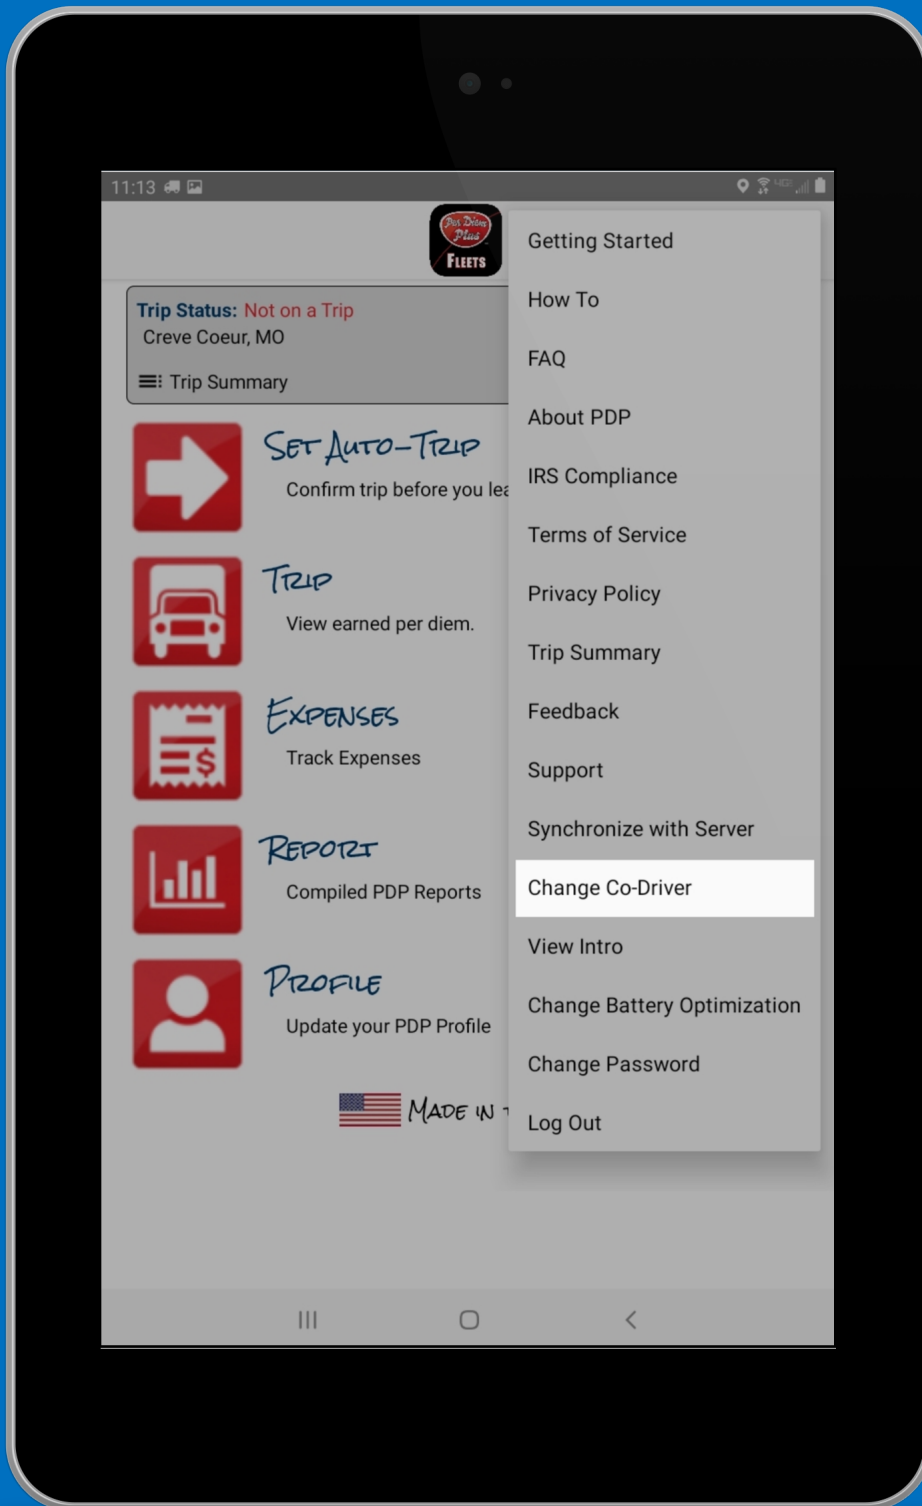

Add or Change Co-Driver

Select HELP

Powered by Per Diem Plus®

Select "Change Co-Driver"

Tap "Change Co-Driver"

Enter Co-Driver ID

Powered by Per Diem Plus®

Tap "Change Co-Driver" To Save

Tap "Close"

11:39 [status icons]

Per Diem Plus
FLEETS

Trip Status: Not on a Trip
Creve Coeur, MO

☰ Trip Summary [Google Maps icon]

 **SET AUTO-TRIP**
Confirm trip before you leave

 **TRIP**
View earned per diem.