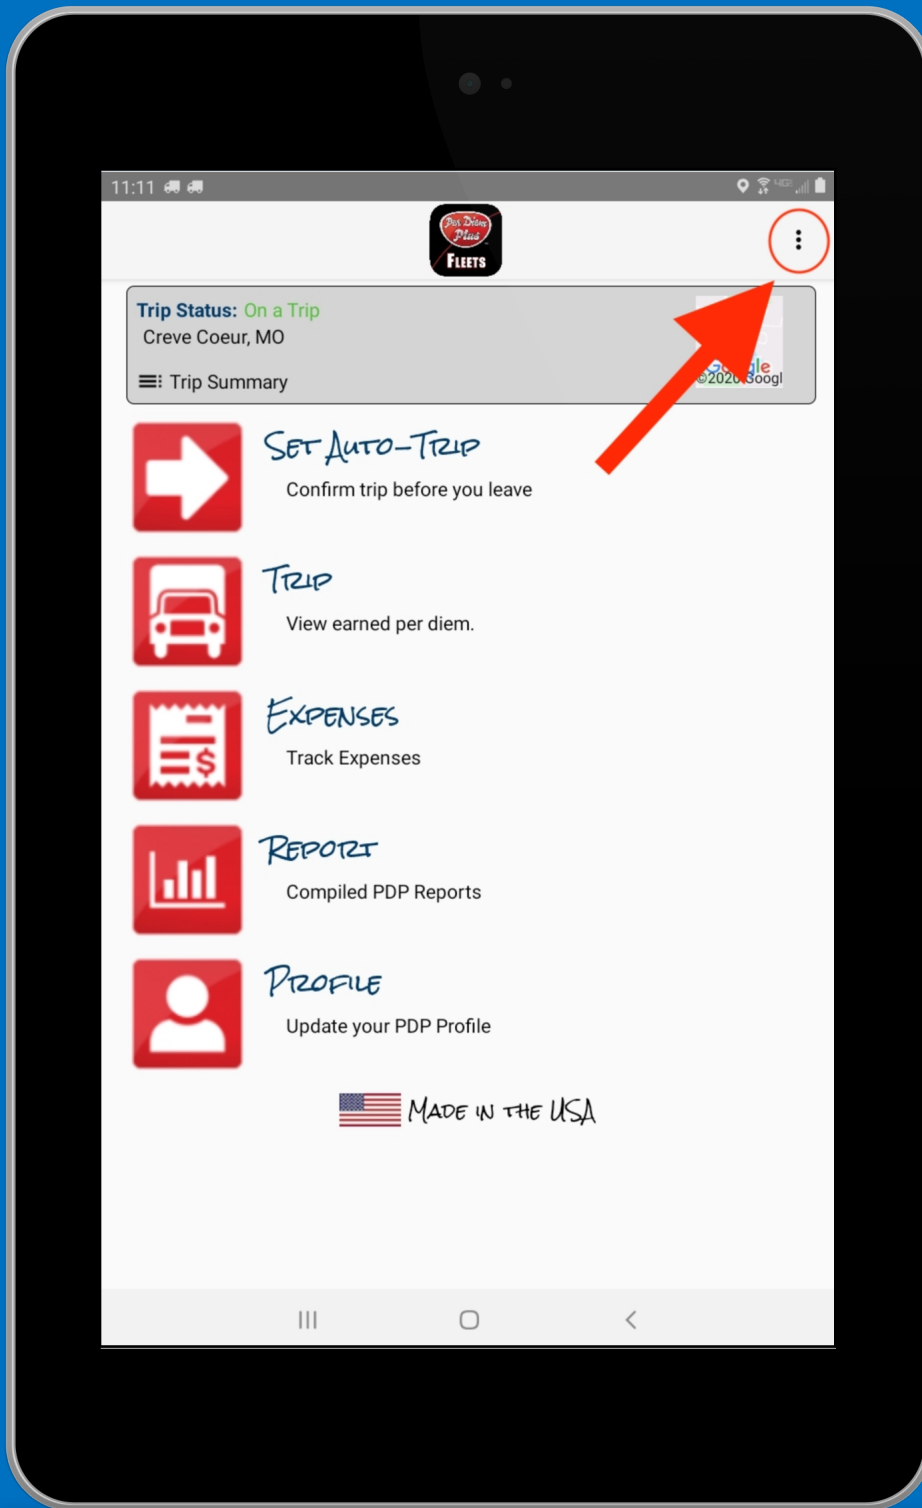

Add or Change Co-Driver

Select HELP

Powered by Per Diem Plus®

Select "Change Co-Driver"

Tap "Change Co-Driver"

Enter Co-Driver ID

Powered by Per Diem Plus®

Tap "Change Co-Driver" To Save

Tap "Close"

11:39 [status icons]

Per Diem Plus
FLEETS

Trip Status: Not on a Trip
Creve Coeur, MO

☰ Trip Summary [Google Maps icon]

 **SET AUTO-TRIP**
Confirm trip before you leave

 **TRIP**
View earned per diem.