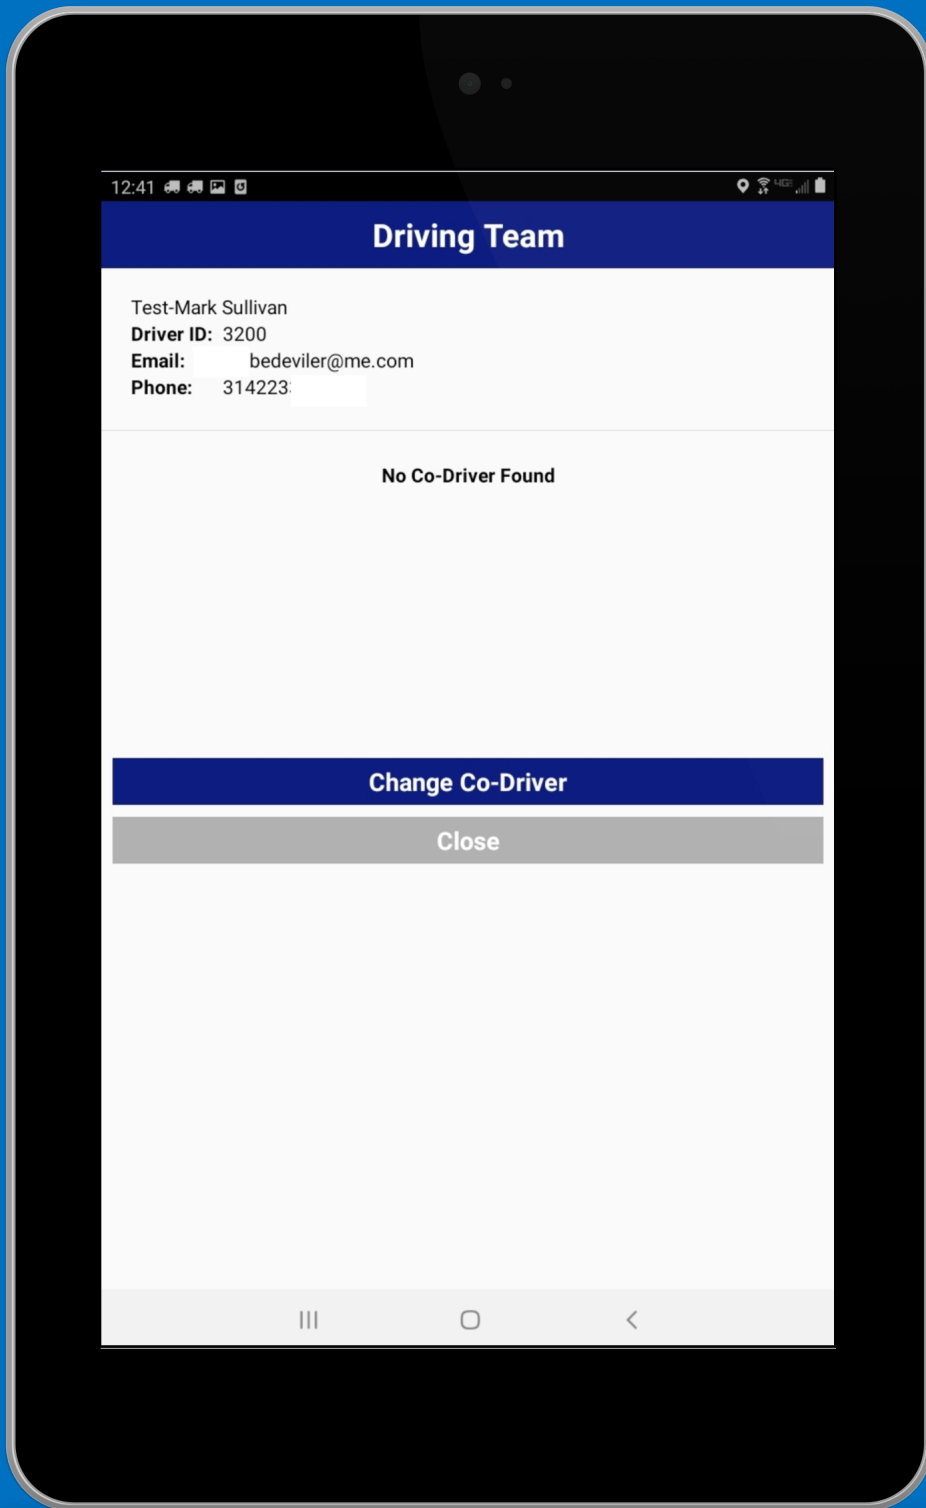

Add or Change Co-Driver

Select HELP

Powered by Per Diem Plus®

Select "Change Co-Driver"

Tap "Change Co-Driver"

Enter Co-Driver ID

Powered by Per Diem Plus®

Tap "Change Co-Driver" To Save

Tap "Close"

11:39 [status icons]

Per Diem Plus
FLEETS

Trip Status: Not on a Trip
Creve Coeur, MO

☰ Trip Summary [Google Maps icon]

 **SET AUTO-TRIP**
Confirm trip before you leave

 **TRIP**
View earned per diem.